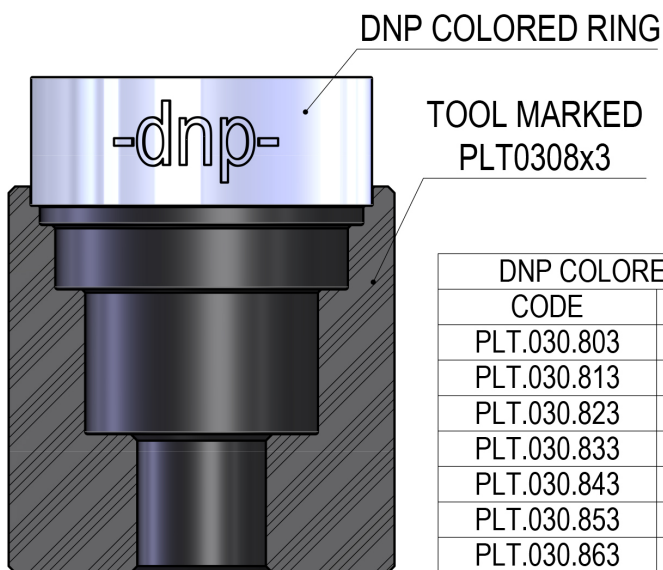

PLT Colour Safe System

PUSH DOWN MALE

FINAL RESULTS

EQUIPMENT MARKED
PLT0198x3

DNP COLORED RING

DNP COLORED RING	
CODE	COLOR
PLT.019.803	RED
PLT.019.813	YELLOW
PLT.019.823	GREEN
PLT.019.833	BLUE
PLT.019.843	BLACK
PLT.019.853	WHITE
PLT.019.863	GREY
PLT.019.873	ORANGE
PLT.019.883	VIOLET
PLT.019.893	BROWN

PLT Colour Safe System

PUSH DOWN MALE

DNP COLORED RING

FINAL RESULTS

EQUIPMENT MARKED
PLT0228x3

DNP COLORED RING	
CODE	COLOR
PLT.022.803	RED
PLT.022.813	YELLOW
PLT.022.823	GREEN
PLT.022.833	BLUE
PLT.022.843	BLACK
PLT.022.853	WHITE
PLT.022.863	GREY
PLT.022.873	ORANGE
PLT.022.883	VIOLET
PLT.022.893	BROWN

PLT Colour Safe System

PUSH DOWN MALE

DNP COLORED RING

FINAL RESULTS

EQUIPMENT MARKED
PLT0258x3

DNP COLORED RING	
CODE	COLOR
PLT.025.803	RED
PLT.025.813	YELLOW
PLT.025.823	GREEN
PLT.025.833	BLUE
PLT.025.843	BLACK
PLT.025.853	WHITE
PLT.025.863	GREY
PLT.025.873	ORANGE
PLT.025.883	VIOLET
PLT.025.893	BROWN

PLT Colour Safe System

PUSH MALE DOWN

FINAL RESULT

DNP COLORED RING		VALID FOR PRODUCT CODE
CODE	COLOR	
PLT.030.803	RED	PLT4.3031.113
PLT.030.813	YELLOW	
PLT.030.823	GREEN	
PLT.030.833	BLUE	PLT4.3031.013
PLT.030.843	BLACK	
PLT.030.853	WHITE	
PLT.030.863	GREY	PLT4.3041.033
PLT.030.873	ORANGE	
PLT.030.883	VIOLET	
PLT.030.893	BROWN	