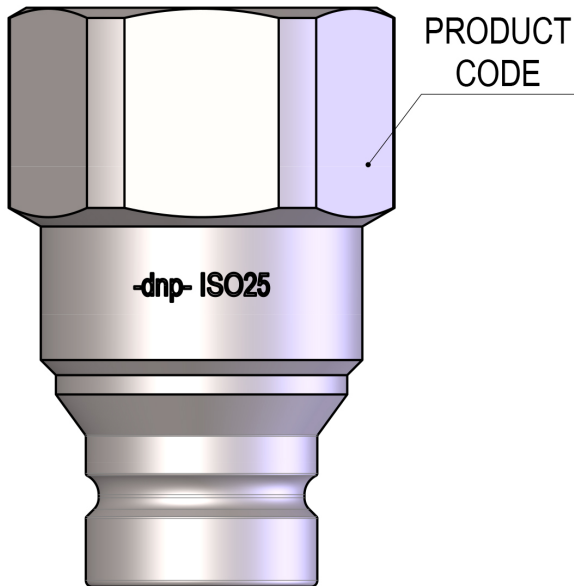

PLT Colour Safe System

PUSH DOWN MALE

FINAL RESULTS

EQUIPMENT MARKED
PLT0198x3

DNP COLORED RING

DNP COLORED RING	
CODE	COLOR
PLT.019.803	RED
PLT.019.813	YELLOW
PLT.019.823	GREEN
PLT.019.833	BLUE
PLT.019.843	BLACK
PLT.019.853	WHITE
PLT.019.863	GREY
PLT.019.873	ORANGE
PLT.019.883	VIOLET
PLT.019.893	BROWN

PLT Colour Safe System

PUSH DOWN MALE

DNP COLORED RING

FINAL RESULTS

EQUIPMENT MARKED
PLT0228x3

DNP COLORED RING	
CODE	COLOR
PLT.022.803	RED
PLT.022.813	YELLOW
PLT.022.823	GREEN
PLT.022.833	BLUE
PLT.022.843	BLACK
PLT.022.853	WHITE
PLT.022.863	GREY
PLT.022.873	ORANGE
PLT.022.883	VIOLET
PLT.022.893	BROWN

PLT Colour Safe System

PUSH DOWN MALE

DNP COLORED RING

FINAL RESULTS

EQUIPMENT MARKED
PLT0258x3

DNP COLORED RING	
CODE	COLOR
PLT.025.803	RED
PLT.025.813	YELLOW
PLT.025.823	GREEN
PLT.025.833	BLUE
PLT.025.843	BLACK
PLT.025.853	WHITE
PLT.025.863	GREY
PLT.025.873	ORANGE
PLT.025.883	VIOLET
PLT.025.893	BROWN

PLT Colour Safe System

PUSH MALE DOWN

FINAL RESULT

DNP COLORED RING		VALID FOR PRODUCT CODE
CODE	COLOR	
PLT.030.803	RED	PLT4.3031.113
PLT.030.813	YELLOW	
PLT.030.823	GREEN	
PLT.030.833	BLUE	PLT4.3031.013
PLT.030.843	BLACK	
PLT.030.853	WHITE	
PLT.030.863	GREY	PLT4.3041.033
PLT.030.873	ORANGE	
PLT.030.883	VIOLET	
PLT.030.893	BROWN	