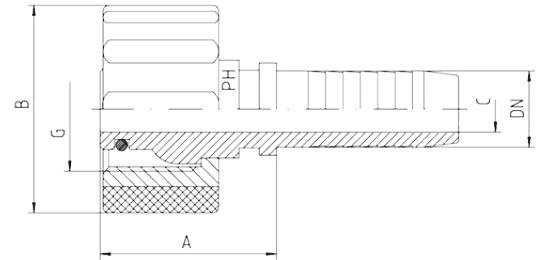

# Jet Wash Female

Hose	Bore	Thread	Approx. Dimensions			Order Code
DN		G	A	B	C	
06	1/4"	M22 x 1.5	34	35	4.0	DKO-KA-DN06
08	5/16"	M22 x 1.5	34	35	5.5	DKO-KA-DN08
10	3/8"	M22 x 1.5	34	35	7.0	DKO-KA-DN10
12	1/2"	M22 x 1.5	34	35	9.5	DKO-KA-DN12