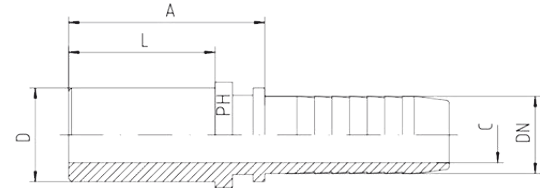

Standpipes, L Series

- Light series = BEL, straight

Hose	Bore	Tube OD	Approx. Dimensions			Order Code
DN		D	A	C	L	
05	3/16"	6	26.5	3.0	20.0	BEL-06-DN05
06	1/4"	6	28.5	4.0	20.0	BEL-06-DN06
05	3/16"	8	28.5	3.0	22.0	BEL-08-DN05
06	1/4"	8	31.0	4.0	22.0	BEL-08-DN06
08	5/16"	8	31.0	5.0	23.0	BEL-08-DN08
08	5/16"	10	31.5	5.5	23.0	BEL-10-DN08
10	3/8"	10	34.0	7.0	25.0	BEL-10-DN10
10	3/8"	12	34.0	7.0	25.0	BEL-12-DN10
12	1/2"	12	34.0	9.0	25.0	BEL-12-DN12
10	3/8"	15	36.5	7.0	28.0	BEL-15-DN10
12	1/2"	15	33.0	9.5	25.0	BEL-15-DN12
12	1/2"	18	32.0	9.5	27.0	BEL-18-DN12
16	5/8"	18	35.5	12.5	27.0	BEL-18-DN16
16	5/8"	22	36.5	12.5	27.0	BEL-22-DN16
19	3/4"	22	38.0	14.5	27.0	BEL-22-DN19
25	1"	28	41.5	20.0	30.0	BEL-28-DN25
31	1.1/4"	35	47.0	25.5	36.0	BEL-35-DN31
38	1.1/2"	42	47.0	31.5	36.0	BEL-42-DN38