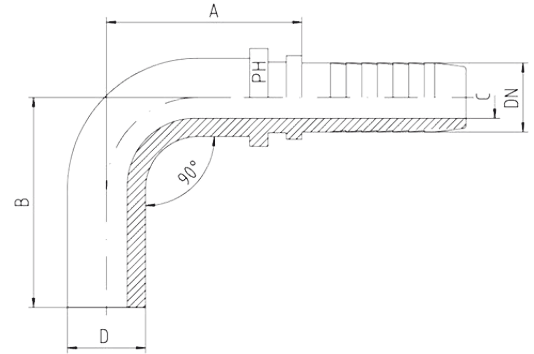

# Standpipes, Swept 90°

- Light Series = BEL 90° elbow
- Heavy Series = BES 90° elbow

## Light Series

Hose	Bore	Tube OD	Approx. Dimensions			Order Code
DN		D	A	B	C	
05	3/16"	6	28.5	36.0	3.0	BEL-06-90-DN05
06	1/4"	6	29.0	35.5	4.0	BEL-06-90-DN06
06	1/4"	8	38.5	37.0	4.0	BEL-08-90-DN06
06	1/4"	10	43.0	40.0	4.0	BEL-10-90-DN06
08	5/16"	10	41.0	41.5	5.5	BEL-10-90-DN08
10	3/8"	10	41.0	41.5	7.0	BEL-10-90-DN10
08	5/16"	12	48.0	45.0	5.5	BEL-12-90-DN08
10	3/8"	12	48.0	45.0	7.0	BEL-12-90-DN10
12	1/2"	12	46.5	46.0	8.0	BEL-12-90-DN12
12	1/2"	15	53.0	49.0	9.5	BEL-15-90-DN12
16	5/8"	18	59.0	65.0	12.5	BEL-18-90-DN16
19	3/4"	22	75.0	75.5	14.5	BEL-22-90-DN19
25	1"	28	85.0	98.0	20.0	BEL-28-90-DN25
31	1.1/4"	35	112.0	127.0	25.5	BEL-35-90-DN31
38	1.1/2"	42			31.5	BEL-42-90-DN38

## Heavy Series

Hose	Bore	Tube OD	Approx. Dimensions			Order Code
DN		D	A	B	C	
05	3/16"	6	28.5	36.0	3.0	BES-06-90-DN05
06	1/4"	6	29.0	35.5	4.0	BES-06-90-DN06
06	1/4"	8	38.5	38.5	4.0	BES-08-90-DN06
06	1/4"	10	43.0	40.0	4.0	BES-10-90-DN06
08	5/16"	10	41.0	41.5	5.5	BES-10-90-DN08
10	3/8"	10	41.0	41.5	7.0	BES-10-90-DN10
08	5/16"	12	48.0	45.0	5.5	BES-12-90-DN08
10	3/8"	12	48.0	45.0	7.0	BES-12-90-DN10
10	3/8"	14			7.0	BES-14-90-DN10
12	1/2"	16	60.5	58.5	9.5	BES-16-90-DN12
16	5/8"	20	73.0	66.0	12.5	BES-20-90-DN16
19	3/4"	25	79.0	84.0	14.5	BES-25-90-DN19
25	1"	30			20.0	BES-30-90-DN25
31	1.1/4"	38			25.5	BES-38-90-DN31