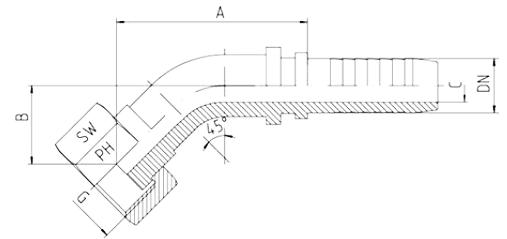

ORFS, Female Swept 45° Elbow Inserts

- FORFS, 45° elbow
- Flat sealing with nut

Hose	Bore	Thread	Approx. Dimensions				Order Code
DN		G	A	B	C	SW	
06	1/4"	9/16"-18	38.0	15.5	4.0	19	ORFSF044504SS
06	1/4"	11/16"-16				22	ORFSF064504SS
08	5/16"	11/16"-16				22	ORFSF064505SS
10	3/8"	11/16"-16	40.5	15.0	7.0	22	ORFSF064506SS
10	3/8"	13/16"-16				24	ORFSF084506SS
12	1/2"	13/16"-16	52.5	17.5	9.5	24	ORFSF084508SS
16	5/8"	1"-14	59.0	24.0	12.5	30	ORFSF104510SS
19	3/4"	1"-14				30	ORFSF104512SS
19	3/4"	1.7/16"-23				41	ORFSF124512SS
25	1"	1.7/16"-23				41	ORFSF164516SS
31	1.1/4"	1.11/16"-12				50	ORFSF204520SS
38	1.1/2"	2"-12	108.0	42.0	31.0	60	ORFSF204524SS