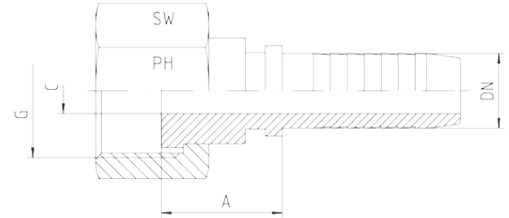

# ORFS, Female Inserts

- FORFS, straight
- Flat sealing with nut

Hose	Bore	Thread	Approx. Dimensions			Order Code
DN		G	A	C	SW	
06	1/4"	9/16"-18	27.0	4.0	19	ORFSF0404SS
06	1/4"	11/16"-16	27.0	4.0	22	ORFSF0604SS
08	5/16"	11/16"-16	29.5	5.5	22	ORFSF0605SS
10	3/8"	11/16"-16	29.5	7.0	22	ORFSF0606SS
10	3/8"	13/16"-16	29.5	7.0	24	ORFSF0806SS
12	1/2"	13/16"-16	29.5	9.5	24	ORFSF0808SS
12	1/2"	1"-14	34.5	9.5	30	ORFSF1008SS
16	5/8"	1"-14	34.0	12.5	30	ORFSF1010SS
19	3/4"	1"-14	36.0	11.5	30	ORFSF1012SS
12	1/2"	1.3/16"-12	35.0	9.5	36	ORFSF1208SS
16	5/8"	1.3/16"-12	33.0	12.5	36	ORFSF1210SS
19	3/4"	1.3/16"-12	37.0	14.5	36	ORFSF1212SS
19	3/4"	1.7/16"-23	40.0	14.5	41	ORFSF1612SS
25	1"	1.7/16"-12	39.5	20.0	41	ORFSF1616SS
31	1.1/4"	1.11/16"-12	38.0	25.5	50	ORFSF2020SS
38	1.1/2"	2"-12	39.0	31.5	60	ORFSF2424SS