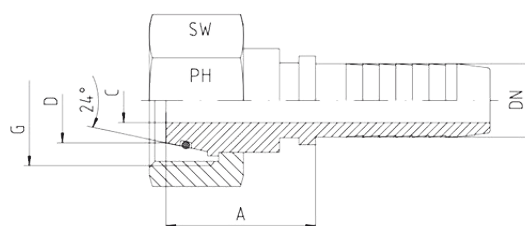

# Metric Female 24° Cone Seat, S Series DIN 2353

- For fittings with 24° cone and solderless connectors
- DIN 2353 / DIN EN ISO 8434-1
- Heavy series: DKOS straight
- O-ring: NBR
- On request: Viton

Hose DN	Bore G	Thread	Tube OD D	Approx. Dimensions			Order Code
DN	G		D	A	C	SW	
05	3/16"	M14 x 1.5	6	19.5	3.0	17	DKOS-06-DN05
06	1/4"	M14 x 1.5	6	21.0	3.7	17	DKOS-06-DN06
05	3/16"	M16 x 1.5	8	23.5	3.0	19	DKOS-08-DN05
06	1/4"	M16 x 1.5	8	25.0	4.0	19	DKOS-08-DN06
08	5/16"	M16 x 1.5	8	22.0	5.5	19	DKOS-08-DN08
10	3/8"	M16 x 1.5	8	30.0	4.5	19	DKOS-08-DN10
06	1/4"	M18 x 1.5	10	27.0	4.0	22	DKOS-10-DN06
08	5/16"	M18 x 1.5	10	26.0	5.5	22	DKOS-10-DN08
10	3/8"	M18 x 1.5	10	26.0	7.0	22	DKOS-10-DN10
06	1/4"	M20 x 1.5	12	28.0	4.0	24	DKOS-12-DN06
08	5/16"	M20 x 1.5	12	28.0	5.5	24	DKOS-12-DN08
10	3/8"	M20 x 1.5	12	26.0	7.0	24	DKOS-12-DN10
12	1/2"	M20 x 1.5	12	26.0	8.0	24	DKOS-12-DN12
08	5/16"	M22 x 1.5	14	20.5	5.5	27	DKOS-14-DN08
10	3/8"	M22 x 1.5	14	27.0	7.0	27	DKOS-14-DN10
12	1/2"	M22 x 1.5	14	24.0	9.5	27	DKOS-14-DN12
06	1/4"	M24 x 1.5	16	31.5	4.0	30	DKOS-16-DN06
08	5/16"	M24 x 1.5	16	31.5	5.5	30	DKOS-16-DN08
10	3/8"	M24 x 1.5	16	31.5	7.0	30	DKOS-16-DN10
12	1/2"	M24 x 1.5	16	31.5	9.5	30	DKOS-16-DN12
16	5/8"	M24 x 1.5	16	31.5	11.0	30	DKOS-16-DN16
10	3/8"	M30 x 2	20	37.0	7.0	36	DKOS-20-DN10
12	1/2"	M30 x 2	20	36.5	9.5	36	DKOS-20-DN12
16	5/8"	M30 x 2	20	37.5	12.5	36	DKOS-20-DN16
19	3/4"	M30 x 2	20	33.5	14.5	36	DKOS-20-DN19
12	1/2"	M36 x 2	25	29.0	9.5	46	DKOS-25-DN12
16	5/8"	M36 x 2	25	40.5	12.5	46	DKOS-25-DN16
19	3/4"	M36 x 2	25	41.0	14.5	46	DKOS-25-DN19
25	1"	M36 x 2	25	39.5	20.0	46	DKOS-25-DN25
19	3/4"	M42 x 2	30	44.0	14.5	50	DKOS-30-DN19
25	1"	M42 x 2	30	44.5	20.0	50	DKOS-30-DN25
31	1.1/4"	M42 x 2	30			50	DKOS-30-DN31
25	1"	M52 x 2	38	50.5	20.0	60	DKOS-38-DN25
31	1.1/4"	M52 x 2	38	49.0	25.5	60	DKOS-38-DN31
38	1.1/2"	M52 x 2	38	40.5	29.9	60	DKOS-38-DN38
38	1.1/2"	M68 x 2	50	49.0	31.5	80	DKOS-50-DN38