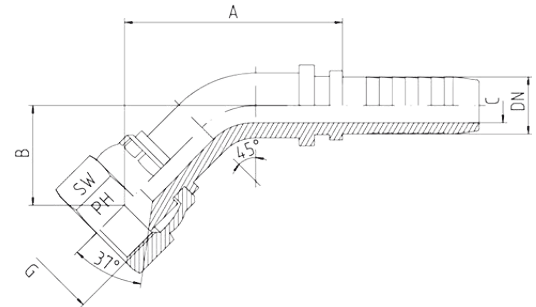

JIC 37° Female Swept 45° Inserts

Hose	Bore	Thread	Approx. Dimensions				Order Code
DN		G	A	B	C	SW	
05	3/16"	7/16"-20			3.0	17	DKJ-7/16-45-DN05
06	1/4"	7/16"-20	38.0	16.5	4.0	17	DKJ-7/16-45-DN06
05	3/16"	1/2"-20			3.0	17	DKJ-1/2-45-DN05
06	1/4"	1/2"-20	36.0	15.5	4.0	17	DKJ-1/2-45-DN06
08	5/16"	1/2"-20	38.5	17.0	5.5	17	DKJ-1/2-45-DN08
05	3/16"	9/16"-18			3.0	19	DKJ-9/16-45-DN05
06	1/4"	9/16"-18	34.5	14.5	4.0	19	DKJ-9/16-45-DN06
08	5/16"	9/16"-18	44.5	20.0	5.5	19	DKJ-9/16-45-DN08
10	3/8"	9/16"-18	47.0	20.0	7.0	19	DKJ-9/16-45-DN10
10	3/8"	3/4"-16	42.0	18.5	7.0	24	DKJ-3/4-45-DN10
12	1/2"	3/4"-16	57.0	22.5	9.5	24	DKJ-3/4-45-DN12
10	3/8"	7/8"-14	50.5	20.0	7.0	27	DKJ-7/8-45-DN10
12	1/2"	7/8"-14	59.0	22.0	9.5	27	DKJ-7/8-45-DN12
16	5/8"	7/8"-14	66.0	27.0	12.5	27	DKJ-7/8-45-DN16
12	1/2"	1.1/16"-12	66.0	33.0	9.5	32	DKJ-11/16-45-DN12
16	5/8"	1.1/16"-12	67.0	26.5	12.5	32	DKJ-11/16-45-DN16
19	3/4"	1.1/16"-12	67.5	33.0	14.5	32	DKJ-11/16-45-DN19
19	3/4"	1.5/16"-12	82.0	32.5	14.5	41	DKJ-15/16-45-DN19
25	1"	1.5/16"-12	97.0	38.0	20.0	41	DKJ-15/16-45-DN25
25	1"	1.5/8"-12	123.0	50.5	20.0	50	DKJ-15/8-45-DN25
31	1.1/4"	1.5/8"-12	103.0	37.0	25.0	50	DKJ-15/8-45-DN31
31	1.1/4"	1.7/8"-12	144.0	49.0	25.0	55	DKJ-17/8-45-DN31
38	1.1/2"	1.7/8"-12	115.5	49.0	31.5	55	DKJ-17/8-45-DN38
38	1.1/2"	2.1/2"-12			31.5		DKJ-21/2-45-DN38
51	2"	2.1/2"-12	170.0	75.0	42.0	70	DKJ-21/2-45-DN51