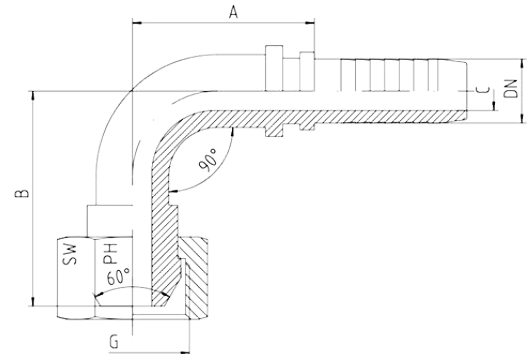

Female Swept 90° Inserts, BSPP

- With BSP union nut
- For connectors with 60° cone
- DKR 90° elbow

Hose	Bore	Thread	Approx. Dimensions				Order Code
DN		G	A	B	C	SW	
05	3/16"	1/8"-28	28.0	29.0	3.0	14	SEI05-18
05	3/16"	1/4"-19	29.0	27.5	3.0	17	SEI05-14
06	1/4"	1/8"-28	28.5	30.0	4.0	14	SEI06-18
06	1/4"	1/4"-19	28.5	28.0	4.0	17	SEI06-14
06	1/4"	3/8"-19	29.0	26.0	4.0	19	SEI06-38
08	5/16"	1/4"-19	36.0	36.0	5.5	19	SEI08-14
08	5/16"	3/8"-19	33.0	34.0	5.5	19	SEI08-38
10	3/8"	1/4"-19	34.0	39.0	6.0	19	SEI10-14
10	3/8"	3/8"-19	33.0	34.0	7.0	19	SEI10-38
10	3/8"	1/2"-14	44.0	42.5	7.0	27	SEI10-12
12	1/2"	3/8"-19	44.0	47.5	9.0	22	SEI12-38
12	1/2"	1/2"-14	44.0	42.5	9.5	27	SEI12-12
12	1/2"	5/8"-14	44.0	50.5	9.5	27	SEI12-58
16	5/8"	1/2"-14	58.0	53.0	12.5	27	SEI16-12
16	5/8"	5/8"-14	55.0	54.0	12.5	27	SEI16-58
16	5/8"	3/4"-14	55.0	54.0	12.5	32	SEI16-34
19	3/4"	3/4"-14	61.0	54.0	14.5	32	SEI20-34
19	3/4"	1"-11	78.0	69.0	14.5	41	SEI20-1
25	1"	1"-11	78.0	69.0	20.0	41	SEI25-1
25	1"	1.1/4"-11	82.0	81.0	20.0	50	SEI25-114
31	1.1/4"	1.1/4"-11	87.0	81.0	25.0	50	SEI31-114
31	1.1/4"	1.1/2"-11	125.0	103.0	25.0	55	SEI31-112
38	1.1/2"	1.1/2"-11	104.0	102.0	31.0	55	SEI38-112
38	1.1/2"	2"-11	124.0	120.0	31.0	70	SEI38-2
51	2"	2"-11	142.0	133.0	40.0	70	SEI51-2