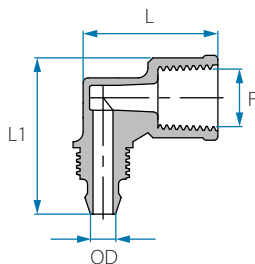

BSPT Female Elbow Barb Block Connector

Cat. No.	OD mm	F (BSPT)	L mm	L1 mm	Colour
22056046021	6	1/8"	25.1	27.3	○ White
22056046041	6	1/4"	27.0	27.3	
22056048041	8	1/4"	27.0	27.3	

Note: Packing 25 unit