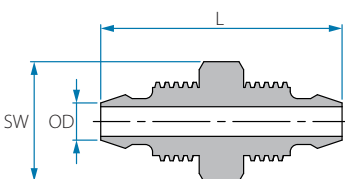

Union Barb Block Connector

Cat. No.	OD mm	L mm	SW	Colour
PPV3-6	6	32.7	14	White
PPV3-8	8	32.7	14	
PPV3-12	12	40.6	19	

Cat. No.	OD inch	L mm	SW	Colour
22256204001	1/4"	32.7	14	White & Navy Blue
22256205001	5/16"	32.7	14	
22256208001	1/2"	40.6	19	

Note: Packing 25 unit