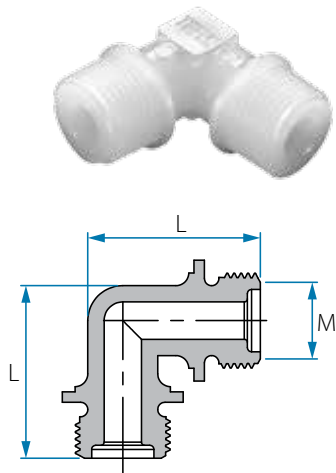

BSPT Threaded Elbow

Cat. No.	M (BSPT)	L mm	Colour
PV10-18	1/8"	24.4	○ White
PV10-14	1/4"	26.4	
PV10-38	3/8"	31.8	
PV10-12	1/2"	40.2	

Note: Packing 25 unit

NPT Threaded Elbow

Cat. No.	M (NPT)	L mm	Colour
12356502001	1/8"	23.8	○ White
12356504001	1/4"	28.4	

Note: Packing 25 unit