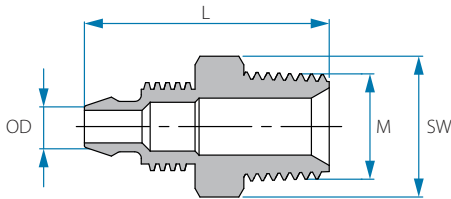

Note: Packing 25 unit

Reducing Elbow Barb Block Connector

Cat. No.	OD mm	OD1 mm	L mm	Colour
22055748461	8	6	27.3	☐ White

Note: Packing 25 unit

Fittings - PVDF

Male BSPT Barb Block Connector

Cat. No.	OD mm	M (BSPT)	L mm	SW	Colour
PPV1-6-18	6	1/8"	27.5	13	○ White
PPV1-8-14	6	1/4"	29.7	15	
PPV1-12-38	6	3/8"	32.5	17	
22056846081	6	1/2"	35.5	22	
22056846121	6	3/4"	35.5	27	
22056848021	8	1/8"	27.6	13	
22056848041	8	1/4"	29.5	15	
22056848061	8	3/8"	31.4	18	
22056848081	8	1/2"	36.1	22	
22056848121	8	3/4"	26.1	27	
22056850041	10	1/4"	35.8	17	
22056850061	10	3/8"	35.8	17	
22056850081	10	1/2"	38.9	22	
22056850121	10	3/4"	38.9	27	
22056852041	12	1/4"	37.3	17	
22056852061	12	3/8"	37.3	17	
22056852081	12	1/2"	40.1	22	
22056852121	12	3/4"	40.1	27	