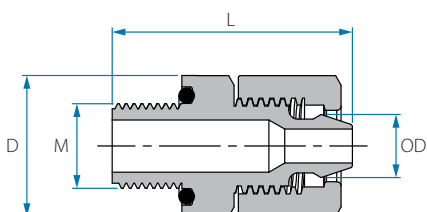

Male Barb Block Connector (with O-Ring)

Cat. No.	OD mm	M (BSPP)	L mm	D mm	Colour	O-ring
22F56846021	6	1/8"	272	16.0	White	Silicone
22F56846041	6	1/4"	30.9	19.4	White	Silicone
22F56848021	8	1/8"	273	16.0		
22F56848041	8	1/4"	31.1	19.3		
22F56850021	10	1/8"	272	16.0		
22F56850041	10	1/4"	31.0	19.4		

Note: Packing 25 unit

Cat. No.	OD Inch	M (BSPP)	L mm	D mm	Colour	O-ring
22F56804021	1/4"	1/8"	271	16.0	White	Silicone
22F56804041	1/4"	1/4"	30.9	19.4	White & Navy Blue	

Note: Packing 25 unit