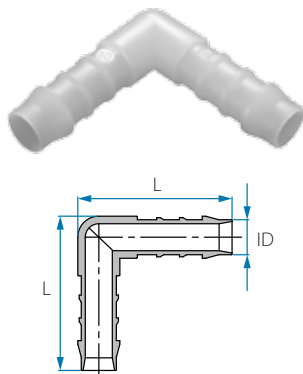

Union Elbow Hose Connector

Cat. No.	ID mm	L mm	Colour
12556544001	4	26.3	○ White
12556545001	5	31.7	
12556546001	6	35.5	
12556548001	8	41.4	
12556550001	10	44.6	
12556552001	12	46.3	
12556554001	14	51.0	
12556556001	16	53.9	
12556559001	19	55.8	

Cat. No.	ID inch	L mm	Colour
PV18-5	5/32"	25.6	○ White
PV18-6	3/16"	33.2	
PV18-8	1/4"	36.1	
PV18-10	5/16"	41.4	
PV18-12	3/8"	44.6	
12356508001	1/2"	47.6	
12356509001	9/16"	51.2	
12356510001	5/8"	54.3	
12356512001	3/4"	56.7	

Note: Packing 25 unit