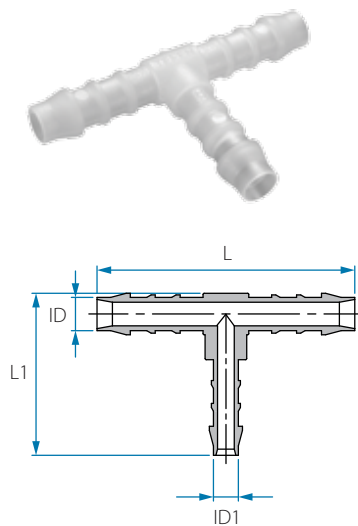

Reducing T Hose Connector

Cat. No.	ID mm	ID1 mm	L mm	L1 mm	Colour
12557245441	5	4	50.7	25.7	○ White
12557246451	6	5	55.7	31.8	
12557248461	8	6	61.5	36.2	
12557250481	10	8	66.5	39.3	
12557252501	12	10	70.6	44.5	
12557254521	14	12	76.7	44.5	
12557256541	16	14	79.5	51.1	
12357259561	19	16	84.6	55.4	

Cat. No.	ID inch	ID1 inch	L mm	L1 mm	Colour
12357203021	3/16"	5/32"	50.6	25.9	○ White
12357204031	1/4"	3/16"	55.8	32.0	
12357205041	5/16"	1/4"	61.5	36.2	
12357206051	3/8"	5/16"	66.5	39.3	
12357208061	1/2"	3/8"	70.3	43.5	
12357209081	9/16"	1/2"	76.3	48.0	
12357210091	5/8"	9/16"	79.4	51.0	
12357212101	3/4"	5/8"	84.3	55.2	

Note: Packing 25 unit