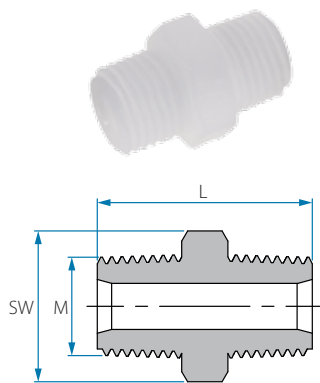

BSPT Pipe Hex Nipple

Cat. No.	M (BSPT)	L mm	SW	Colour
PV2-18	1/8"	23.2	11	○ White
PV2-14	1/4"	27.1	14	
PV2-38	3/8"	28.2	17	
PV2-12	1/2"	34.1	22	

Note: Packing 25 unit

NPT Pipe Hex Nipple

Cat. No.	M (NPT)	L mm	SW	Colour
12062202021	1/8"	23.9	11	○ White
12062204041	1/4"	32.7	14	
12062206061	3/8"	34.4	17	
12062208081	1/2"	43.3	22	
12062212121	3/4"	44.4	27	

Note: Packing 25 unit