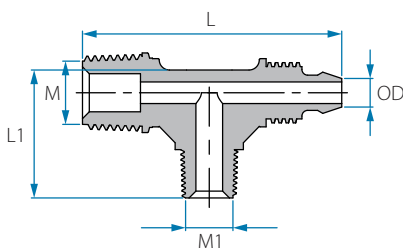

BSPT Male Barb Block T - 2 threads

Cat. No.	OD mm	M (BSPT)	M1 (BSPT)	L mm	L1 mm	Colour
22057802041	8	1/4"	1/8"	46.2	22.6	○ White

Note: Packing 25 unit