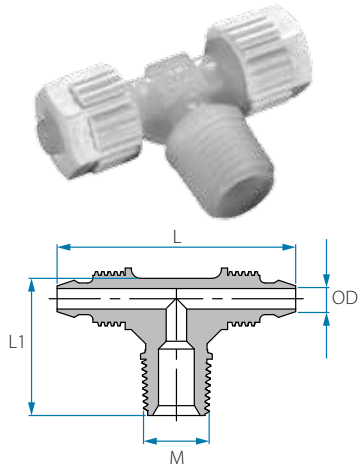

Cat. No.	OD inch	M (BSPT)	L mm	L1 mm	Colour
22056904021	1/4"	1/8"	22.4	27.6	◐ White & Navy Blue
22056904041	1/4"	1/4"	26.8	27.6	
22056905021	5/16"	1/8"	26.8	27.6	
22056905041	5/16"	1/4"	26.8	27.6	
22056905061	5/16"	3/8"	29.4	28.1	
22056908041	1/2"	1/4"	31.7	40.3	
22056908061	1/2"	3/8"	32.0	40.3	
22056908081	1/2"	1/2"	36.0	40.3	

Note: Packing 25 unit

NPT Male Elbow Barb Block Connector

Cat. No.	OD inch	M (NPT)	L mm	L1 mm	Colour
22256904021	1/4"	1/8"	24.0	27.5	◐ White & Navy Blue
22256904041	1/4"	1/4"	29.0	27.5	
22256905021	5/16"	1/8"	24.0	27.5	
22256905041	5/16"	1/4"	29.0	27.5	

Note: Packing 25 unit

BSPT Female Elbow Barb Block Connector

Cat. No.	OD mm	F (BSPT)	L mm	L1 mm	Colour
22056046021	6	1/8"	25.1	27.3	○ White
22056046041	6	1/4"	27.0	27.3	
22056048041	8	1/4"	27.0	27.3	

Note: Packing 25 unit