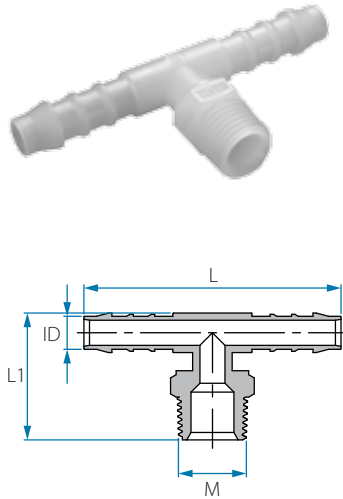

NPT Male Branch T Hose Connector

Cat. No.	ID inch	M (NPT)	L mm	L1 mm	Colour
12357102021	5/32"	1/8"	45.1	26.0	○ White
12357102041	5/32"	1/4"	45.1	30.7	
12357103021	3/16"	1/8"	56.3	28.6	
12357103041	3/16"	1/4"	56.3	33.4	
12357103081	3/16"	1/2"	56.3	39.3	
12357104021	1/4"	1/8"	63.0	29.4	
12357104041	1/4"	1/4"	63.0	33.8	
12357104061	1/4"	3/8"	63.0	33.7	
12357104081	1/4"	1/2"	63.0	40.3	
12357105021	5/16"	1/8"	72.5	32.3	
12357105041	5/16"	1/4"	72.5	36.8	
12357105061	5/16"	3/8"	72.5	36.9	
12357105081	5/16"	1/2"	72.5	42.8	
12357106041	3/8"	1/4"	78.5	38.0	
12357106061	3/8"	3/8"	78.5	37.7	
12357106081	3/8"	1/2"	78.5	44.0	
12357106121	3/8"	3/4"	78.5	43.8	
12357108041	1/2"	1/4"	82.6	39.3	
12357108061	1/2"	3/8"	82.6	38.8	
12357108081	1/2"	1/2"	82.6	45.5	
12357108121	1/2"	3/4"	82.6	45.5	
12357109061	9/16"	3/8"	85.2	42.6	
12357109081	9/16"	1/2"	85.2	48.3	
12357109121	9/16"	3/4"	85.2	48.3	
12357110081	5/8"	1/2"	88.4	51.5	
12357110121	5/8"	3/4"	88.4	51.1	
12357112081	3/4"	1/2"	90.5	53.0	
12357112121	3/4"	3/4"	90.5	52.5	

Note: Packing 25 unit