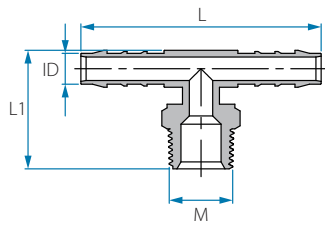

BSPT Male Branch T Hose Connector

Cat. No.	ID mm	M (BSPT)	L mm	L1 mm	Colour
PV22-6-18	4	1/8"	39.4	22.2	○ White
PV22-6-14	4	1/4"	45.2	27.0	
PV22-8-14	5	1/8"	50.9	23.8	
PV22-10-14	5	1/4"	56.5	29.6	
PV22-12-14	6	1/8"	55.8	24.8	
PV22-12-38	6	1/4"	63.1	30.0	
PV22-12-12	6	3/8"	63.1	30.0	
PV22-16-34	6	1/2"	63.1	33.8	
PV22-19-34	8	1/8"	61.7	27.3	
12557148041	8	1/4"	72.7	33.1	
12557148061	8	3/8"	72.7	33.1	
12557148081	8	1/2"	61.8	33.9	
12557150041	10	1/4"	78.7	34.1	
12557150061	10	3/8"	78.7	34.1	
12557150081	10	1/2"	78.9	38.1	
12557150121	10	3/4"	78.9	39.1	
12557152041	12	1/4"	82.7	35.2	
12557152061	12	3/8"	82.7	35.2	
12557152081	12	1/2"	82.6	39.1	
12557152121	12	3/4"	82.6	40.0	
12557154061	14	3/8"	85.6	38.5	
12557154081	14	1/2"	85.6	42.1	
12557154121	14	3/4"	85.6	43.3	
12557156081	16	1/2"	88.2	45.0	
12557156121	16	3/4"	88.5	46.3	
12557159081	19	1/2"	90.3	46.3	
12557159121	19	3/4"	90.7	47.7	

Note: Packing 25 unit