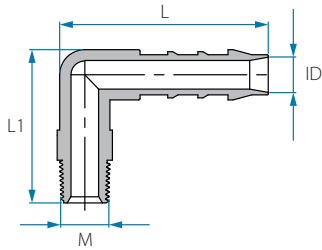

BSPT Male Elbow Hose Connector

Cat. No.	ID mm	M (BSPT)	L mm	L1 mm	Colour
PPV16-4-18	4	1/8"	26.7	24.1	☐ White
PPV16-4-14	4	1/4"	26.7	27.2	
PPV16-5-18	5	1/8"	31.8	26.8	
PPV16-5-14	5	1/4"	29.8	32.0	
PPV16-6-18	5	1/2"	31.8	33.0	
PPV16-6-14	6	1/8"	35.5	27.3	
PPV16-6-38	6	1/4"	35.5	29.8	
PPV16-6-12	6	3/8"	35.5	30.0	
PPV16-8-18	6	1/2"	35.5	33.7	
PPV16-8-14	8	1/8"	41.5	30.4	
PPV16-8-38	8	1/4"	41.5	32.8	
PPV16-8-12	8	3/8"	41.5	32.8	
PPV16-10-14	8	1/2"	41.5	36.8	
PPV16-10-38	10	1/4"	45.5	33.9	
PPV16-10-12	10	3/8"	45.5	34.1	
PPV16-10-34	10	1/2"	45.5	37.8	
PPV16-12-14	10	3/4"	45.5	38.9	
PPV16-12-38	12	1/4"	48.7	35.0	
PPV16-12-12	12	3/8"	48.7	35.3	
PPV16-12-34	12	1/2"	48.7	39.0	
PPV16-16-12	12	3/4"	48.7	39.7	
PPV16-16-34	14	3/8"	51.4	38.5	
PPV16-19-12	14	1/2"	51.4	42.3	
PPV16-19-34	14	3/4"	51.4	43.3	
12556956081	16	1/2"	53.7	44.9	
12556956121	16	3/4"	53.7	46.0	
12556959081	19	1/2"	56.0	46.4	
12556959121	19	3/4"	56.4	47.5	

Note: Packing 25 unit