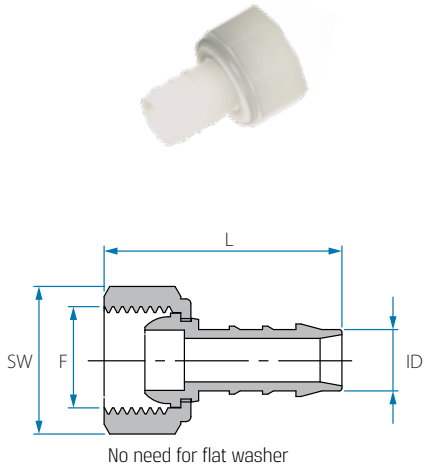

Female Swivel Straight Hose Connector - Conical Seat

Cat. No.	ID mm	F (BSPT)	L mm	SW	Colour
22554644021	4	1/8"	27.5	13	○ White
22554644041	4	1/4"	31.7	17	
22554645021	5	1/8"	32.0	13	
22554645041	5	1/4"	36.2	17	
22554645061	5	3/8"	36.0	20	
22554646041	6	1/4"	37.3	17	
22554646061	6	3/8"	36.8	20	
22554646081	6	1/2"	39.5	24	
22554648041	8	1/4"	41.3	17	
22554648061	8	3/8"	40.8	20	
22554648081	8	1/2"	43.6	24	
22554648121	8	3/4"	43.4	30	
22554650061	10	3/8"	42.8	20	
22554650081	10	1/2"	43.6	24	
22554650121	10	3/4"	45.6	30	
22554652081	12	1/2"	46.7	24	
22554652121	12	3/4"	46.5	30	
22554654081	14	1/2"	48.9	24	
22554654121	14	3/4"	48.1	30	
22554656121	16	3/4"	48.5	30	
22554659121	19	3/4"	49.3	30	

Note: Packing 25 unit