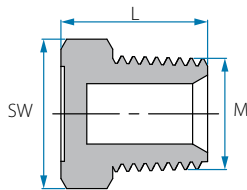

BSPT Hex Threaded Plug

Cat. No.	M (BSPT)	L mm	SW	Colour
PV12-18	1/8"	13.6	12	○ White
PV12-14	1/4"	16.6	15	
PV12-38	3/8"	16.1	18	
PV12-12	1/2"	19.6	22	
12052112001	3/4"	22.0	27	
12052116001	1"	27.0	36	

Note: Packing 25 unit

NPT Hex Threaded Plug

Cat. No.	M (NPT)	L mm	SW	Colour
12062102001	1/8"	14.7	11	○ White
12062104001	1/4"	19.4	14	
12062106001	3/8"	20.4	17	
12062108001	1/2"	25.6	22	
12062112001	3/4"	26.0	27	

Note: Packing 25 unit