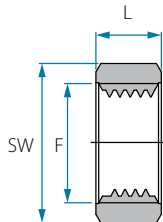

Panel Mounting Nut

Cat. No.	F (BSPT)	L mm	SW	Colour
32056100041	¼"	5.0	17	○ White
*32056100081	½"	5.0	26	
32056100201	½"	11.6	26	

Note: Packing 25 unit

* Thin Configuration