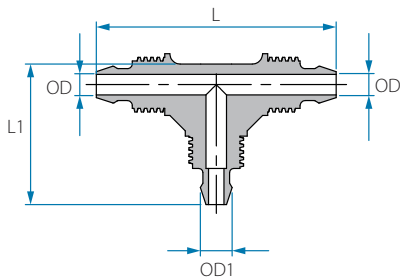

Reducing T Barb Block Connector

Cat. No.	OD mm	OD1 mm	L mm	L1 mm	Colour
22055846481	6	8	46.8	274	○ White
22055848461	8	6	46.8	274	

Note: Packing 25 unit