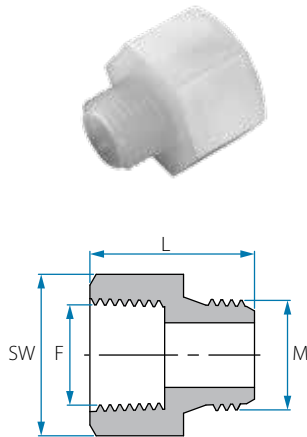

BSPT Pipe Adaptor

Cat. No.	M (BSPT)	F (BSPT)	L mm	SW	Colour
PV3-18-38	1/8"	1/8"	23.0	14	○ White
PV3-14-18	1/8"	1/4"	23.0	14	
PV3-14-14	1/8"	3/8"	24.0	14	
PV3-14-38	1/8"	1/2"	26.9	14	
PV3-38-18	1/4"	1/8"	22.1	17	
PV3-38-14	1/4"	1/4"	24.0	17	
PV3-38-38	1/4"	3/8"	24.8	17	
PV3-38-12	1/4"	1/2"	27.2	17	
PV3-12-14	3/8"	1/8"	23.1	22	
PV3-12-38	3/8"	1/4"	25.2	22	
PV3-12-12	3/8"	3/8"	25.7	22	
12052006081	3/8"	1/2"	28.2	22	
12052008021	1/2"	1/8"	25.6	26	
12052008041	1/2"	1/4"	27.3	26	
12052008061	1/2"	3/8"	28.0	26	
12052008081	1/2"	1/2"	30.6	26	

Note: Packing 25 unit

NPT Pipe Adaptor

Cat. No.	M (NPT)	F (NPT)	L mm	SW	Colour
12062002021	1/8"	1/8"	23.4	14	○ White
12062002041	1/8"	1/4"	23.4	14	
12062002061	1/8"	3/8"	27.4	14	
12062002081	1/8"	1/2"	32.5	14	
12062004021	1/4"	1/8"	26.5	17	
12062004041	1/4"	1/4"	30.7	17	
12062004061	1/4"	3/8"	30.5	17	
12062004081	1/4"	1/2"	35.5	17	
12062006021	3/8"	1/8"	26.3	22	
12062006041	3/8"	1/4"	26.5	22	
12062006061	3/8"	3/8"	30.4	22	
12062006081	3/8"	1/2"	35.5	22	
12062008021	1/2"	1/8"	30.0	26	
12062008041	1/2"	1/4"	34.0	26	
12062008061	1/2"	3/8"	36.6	26	
12062008081	1/2"	1/2"	39.0	26	

Note: Packing 25 unit