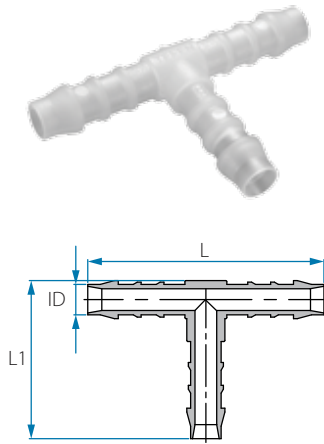

Union T Hose Connector

Cat. No.	ID mm	L mm	L1 mm	Colour
12556444441	4	39.5	24.3	○ White
12556445451	5	50.7	30.8	
12556446461	6	55.8	34.0	
12556448481	8	61.7	38.5	
12556450501	10	66.5	41.2	
12556452521	12	70.5	44.8	
12556454541	14	76.3	49.1	
12556456561	16	79.2	52.1	
12556459591	19	84.4	55.7	

Cat. No.	ID inch	L mm	L1 mm	Colour
PV23-5	5/32"	39.4	24.3	○ White
PV23-6	3/16"	50.6	30.9	
PV23-8	1/4"	55.7	34.1	
PV23-10	5/16"	61.2	38.2	
PV23-12	3/8"	66.5	41.4	
12356408081	1/2"	70.8	45.0	
12356409091	9/16"	76.3	49.1	
12356410101	5/8"	78.7	51.4	
12356412121	3/4"	83.8	55.9	

Note: Packing 25 unit