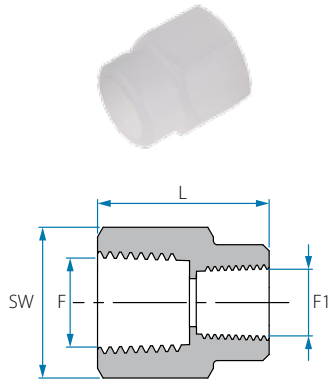

BSPT Pipe Reducing Coupling

Cat. No.	F (BSPT)	F1 (BSPT)	L mm	SW	Colour
PV6-14-18	1/4"	1/8"	22.0	17	○ White
PV6-38-18	3/8"	1/8"	24.5	21	
PV6-38-14	3/8"	1/4"	24.5	21	
PV6-12-14	1/2"	1/4"	27.0	26	
PV6-12-38	1/2"	3/8"	27.0	26	
12051912041	3/4"	1/4"	34.0	35	
12051912081	3/4"	1/2"	34.0	35	

Note: Packing 25 unit

NPT Pipe Reducing Coupling

Cat. No.	F (NPT)	F1 (NPT)	L mm	SW	Colour
12061904021	1/4"	1/8"	22.0	17	○ White
12061906021	3/8"	1/8"	24.4	22	
12061906041	3/8"	1/4"	24.8	22	
12061908041	1/2"	1/4"	27.0	26	
12061908061	1/2"	3/8"	26.8	26	

Note: Packing 25 unit