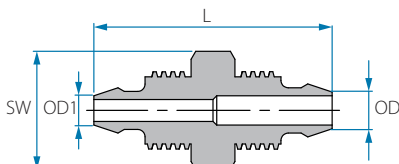

Reducing Barb Block Connector

Cat. No.	OD mm	OD1 mm	L mm	SW	Colour
22255605041	8	6	32.7	14	White

Cat. No.	OD inch	OD1 inch	L mm	SW	Colour
22055648461	5/16"	1/4"	32.7	14	White & Navy Blue

Note: Packing 25 unit