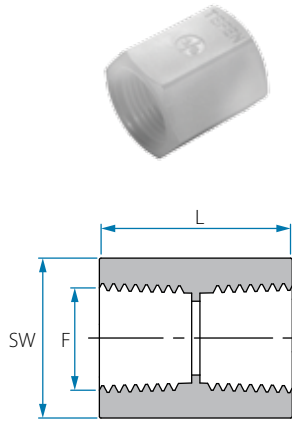

BSPT Female Pipe Coupling

Cat. No.	F (BSPT)	L mm	SW	Colour
PV5-18	1/8"	20.0	14	○ White
PV5-14	1/4"	23.6	17	
PV5-38	3/8"	24.5	21	
PV5-12	1/2"	29.7	26	
12050312121	3/4"	38.0	34	

Note: Packing 25 unit

NPT Female Pipe Coupling

Cat. No.	F (NPT)	L mm	SW	Colour
12060302021	1/8"	19.7	14	○ White
12060304041	1/4"	23.5	17	
12060306061	3/8"	24.6	21	
12060308081	1/2"	29.5	26	

Note: Packing 25 unit