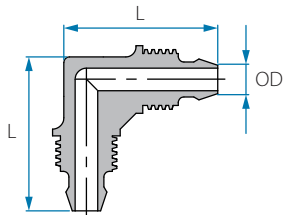

Union Elbow Barb Block Connector

Cat. No.	OD mm	L mm	Colour
PPV5-6	6	27.4	☐ White
PPV5-8	8	27.4	
PPV5-12	12	40.5	

Cat. No.	OD inch	L mm	Colour
22256504001	¼"	274	☐ White & Navy Blue
22256505001	⅝"	274	
22256508001	½"	405	

Note: Packing 25 unit