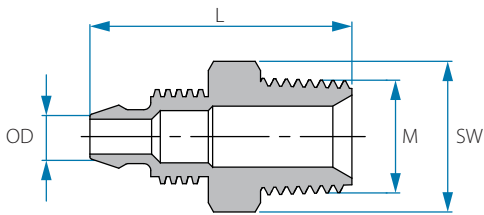

Male NPT Barb Block Connector

Cat. No.	OD inch	M (NPT)	L mm	SW	Colour
22256804021	1/4"	1/8"	29.4	13	White & Navy Blue
22256804041	1/4"	1/4"	34.0	15	
22256804061	1/4"	3/8"	35.1	18	
22256804081	1/4"	1/2"	40.2	22	
22256804121	1/4"	3/4"	41.0	27	
22256805021	5/16"	1/8"	29.4	13	
22256805041	5/16"	1/4"	34.0	15	
22256805061	5/16"	3/8"	35.1	18	
22256805081	5/16"	1/2"	40.2	22	
22256805121	5/16"	3/4"	41.0	27	
22256806041	3/8"	1/4"	37.6	15	
22256806061	3/8"	3/8"	38.6	18	
22256806081	3/8"	1/2"	43.7	22	
22256806121	3/8"	3/4"	44.4	27	
22256808041	1/2"	1/4"	38.8	15	
22256808061	1/2"	3/8"	40.0	18	
22256808081	1/2"	1/2"	45.0	22	
22256808121	1/2"	3/4"	45.8	18	

Note: Packing 25 unit