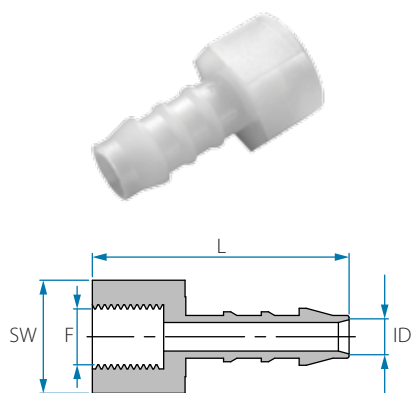

Note: Packing 25 unit

BSPT Female Hose Connector

Cat. No.	ID mm	F (BSPT)	L mm	SW	Colour
PPV14-5-18	5	1/8"	34.4	14	○ White
PPV14-5-14	5	1/4"	35.2	17	
PPV14-5-38	5	3/8"	36.5	22	
PPV14-6-14	5	1/2"	38.7	26	
PPV14-6-38	6	1/8"	36.3	14	
PPV14-6-12	6	1/4"	37.2	17	
PPV14-8-14	6	3/8"	38.3	22	
PPV14-8-38	6	1/2"	40.8	26	
PPV14-8-12	8	1/8"	38.2	14	
PPV14-10-12	8	1/4"	39.4	17	
PPV14-12-12	8	3/8"	40.4	22	
12556748081	8	1/2"	42.7	26	
12556750041	10	1/4"	41.5	17	
12556750061	10	3/8"	42.3	22	
12556750081	10	1/2"	45.0	26	
12556752041	12	1/4"	42.4	17	
12556752061	12	3/8"	43.3	22	
12556752081	12	1/2"	46.0	26	
12556754061	14	3/8"	45.0	22	
12556754081	14	1/2"	47.3	26	
12556756081	16	1/2"	48.1	26	
12556759081	19	1/2"	48.8	26	