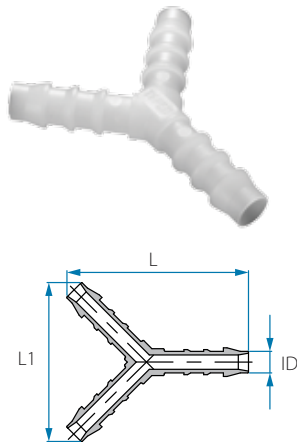

Y Hose Connector

Cat. No.	ID mm	L mm	L1 mm	Colour
12556344441	4	35.0	31.0	○ White
12556346461	6	51.2	44.5	
12556348481	8	56.6	40.6	
12556350501	10	62.3	55.0	
12556357571	17	63.3	57.7	

Cat. No.	ID inch	L mm	L1 mm	Colour
12356302021	5/32"	35.5	30.8	○ White
12356304041	1/4"	50.8	44.3	
12356305051	5/16"	55.6	49.4	
12356306061	3/8"	60.8	54.9	
12356311111	11/16"	62.5	57.4	

Note: Packing 25 unit