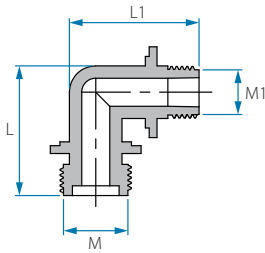

BSPT Reducing Threaded Elbow

Cat. No.	M (BSPT)	M1 (BSPT)	L mm	L1 mm	Colour
12056904021	1/4"	1/8"	26.4	24.4	○ White
12056906041	3/8"	1/4"	31.8	31.5	
12056908061	1/2"	3/8"	40.0	38.1	

Note: Packing 25 unit

NPT Reducing Threaded Elbow

Cat. No.	M (NPT)	M1 (NPT)	L mm	L1 mm	Colour
12066904021	1/4"	1/8"	28.4	24.0	○ White

Note: Packing 25 unit