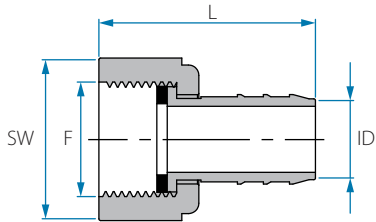

Female Swivel Straight Hose Connector

Cat. No.	ID inch	F (BSP)	L mm	SW	Colour
22554765161	24	1"	61.8	44	○ White

Note: Packing 25 unit

Sealing is by flat washer (order separately)

Panel Mounting Nut

Cat. No.	F (BSPT)	L mm	SW	Colour
32056100041	¼"	5.0	17	○ White
*32056100081	½"	5.0	26	
32056100201	½"	11.6	26	

Note: Packing 25 unit

* Thin Configuration