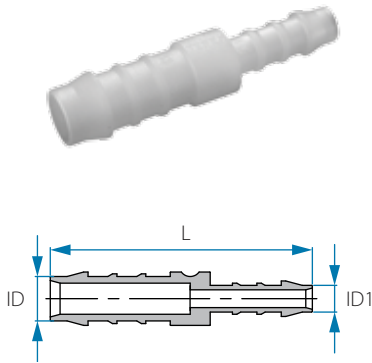

Reducing Hose Connector

Cat. No.	ID mm	ID1 mm	L mm	Colour
12555645441	5	4	42.2	○ White
12555646441	6	4	45.7	
12555646451	6	5	50.6	
12555648451	8	5	54.4	
12555648461	8	6	56.3	
12555650461	10	6	58.9	
12555650481	10	8	62.0	
12555652481	12	8	63.8	
12555652501	12	10	65.3	
12555654501	14	10	69.1	
12555654521	14	12	69.9	
12555656521	16	12	70.3	
12555656541	16	14	71.7	
12555659541	19	14	72.7	
12555659561	19	16	73.2	

Cat. No.	ID inch	ID1 inch	L mm	Colour
12355603021	3/16"	5/32"	42.2	○ White
12355604021	1/4"	5/32"	45.7	
12355604031	1/4"	3/16"	50.6	
12355605031	5/16"	3/16"	54.4	
12355605041	5/16"	1/4"	56.3	
12355606041	3/8"	1/4"	58.9	
12355606051	3/8"	5/16"	62.0	
12355608051	1/2"	5/16"	63.8	
12355608061	1/2"	3/8"	65.3	
12355609061	9/16"	3/8"	69.1	
12355609081	9/16"	1/2"	69.9	
12355610081	5/8"	1/2"	70.3	
12355610091	5/8"	9/16"	71.7	
12355612091	3/4"	9/16"	72.7	
12355612101	3/4"	5/8"	73.2	

Note: Packing 25 unit