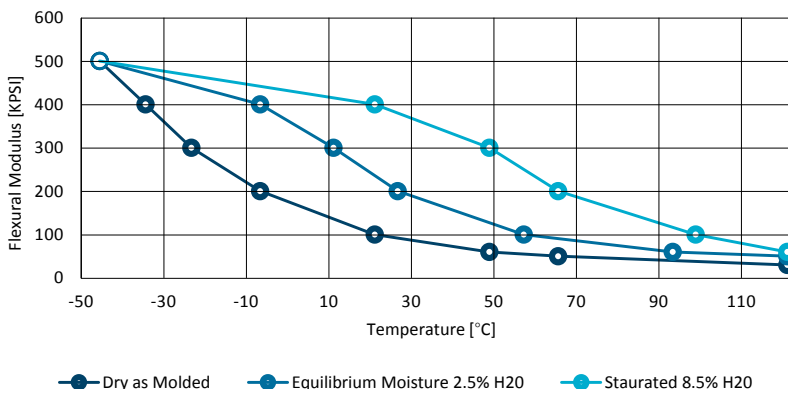

Use thread seal tape

Minimum straight tube segment

PROPERTIES

Yield stress of PP as a function of temperature

Flexural modulus VS. temperature

Flexural modulus VS. moisture content at 73 °F

Maintenance

Tefen's fittings require minimum maintenance. Nevertheless, a visual periodic inspection is recommended. If damage or abrasion is spotted, please replace the fitting, and make sure it fits the application.