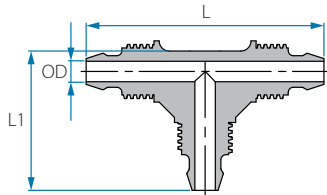

Union T Barb Block Connector

Cat. No.	OD mm	L mm	L1 mm	Colour
PPV9-6	6	46.8	275	○ White
PPV9-8	8	46.8	275	
PPV9-12	12	67.1	40.4	

Cat. No.	OD inch	L mm	L1 mm	Colour
22256404041	¼"	46.8	275	○ White & Navy Blue
22256405051	⅝"	46.8	275	
22256408081	½"	67.1	40.4	

Note: Packing 25 unit