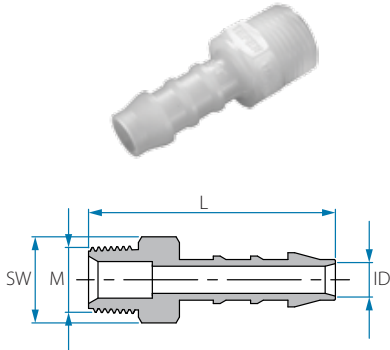

BSPT Male Hose Connector

Cat. No.	ID mm	M (BSPT)	L mm	SW	Colour
PPV15-4-18	4	1/8"	312	11	○ White
PPV15-4-14	4	1/4"	33.8	14	
PPV15-5-18	5	1/8"	34.7	11	
PPV15-5-14	5	1/4"	38.3	14	
PPV15-6-18	6	1/8"	35.0	11	
PPV15-6-14	6	1/4"	39.2	14	
PPV15-6-38	6	3/8"	39.1	17	
PPV15-6-12	6	1/2"	42.3	22	
PPV15-8-18	6	3/4"	43.0	22	
PPV15-8-14	8	1/8"	39.8	11	
PPV15-8-38	8	1/4"	43.0	14	
PPV15-8-12	8	3/8"	43.0	17	
PPV15-10-14	8	1/2"	46.1	22	
PPV15-10-38	8	3/4"	37.1	17	
PPV15-10-12	10	1/4"	47.1	14	
PPV15-10-34	10	3/8"	45.2	17	
PPV15-12-14	10	1/2"	48.3	22	
PPV15-12-38	10	3/4"	49.3	27	
PPV15-12-12	12	1/4"	46.0	14	
PPV15-12-34	12	3/8"	46.0	17	
PPV15-16-12	12	1/2"	49.3	22	
PPV15-16-34	12	3/4"	50.0	27	
PPV15-19-12	14	3/8"	47.5	17	
PPV15-19-34	14	1/2"	50.8	22	
12556854121	14	3/4"	51.7	27	
12556856081	16	1/2"	51.3	22	
12556856121	16	3/4"	52.2	27	
12556859081	19	1/2"	52.2	22	
12556859121	19	3/4"	53.3	27	
12556859161	19	1"	60.1	36	
12556865121	25	3/4"	54.8	27	
12556865161	25	1"	66.6	36	

Note: Packing 25 unit