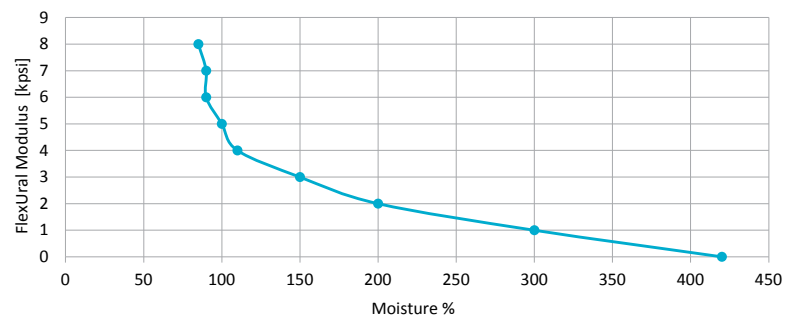

Use thread seal tape

Minimum straight tube segment

PROPERTIES

Yield stress of PP as a function of temperature

Flexural modulus VS. temperature

Flexural modulus VS. moisture content at 73 °F

Maintenance

Tefen's fittings require minimum maintenance. Nevertheless, a visual periodic inspection is recommended. If damage or abrasion is spotted, please replace the fitting, and make sure it fits the application.