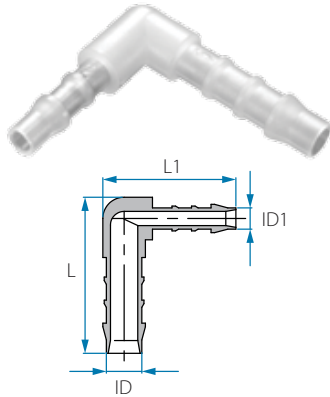

Reducing Elbow Hose Connector

Cat. No.	ID mm	ID1 mm	L mm	L1 mm	Colour
12556645441	5	4	31.8	27.8	○ White
12556646441	6	4	35.5	29.0	
12556646451	6	5	35.4	34.1	
12556648461	8	6	41.6	39.3	
12556650461	10	6	45.3	40.1	
12556650481	10	8	42.1	45.2	
12556652501	12	10	48.7	45.6	
12556654521	14	12	51.5	49.6	
12556656541	16	14	53.8	53.6	
12556659561	19	16	56.2	56.1	

Cat. No.	ID inch	ID1 inch	L mm	L1 mm	Colour
PV17-6-5	3/16"	5/32"	31.8	27.9	○ White
PV17-8-6	1/4"	3/16"	35.5	34.0	
PV17-10-8	5/16"	1/4"	41.6	39.4	
PV17-12-10	3/8"	1/4"	45.3	40.2	
12356606051	3/8"	5/16"	45.5	42.5	
12356608061	1/2"	3/8"	48.6	45.8	
12356609081	9/16"	1/2"	51.1	49.8	
12356610091	5/8"	9/16"	53.6	53.6	
12356612101	3/4"	5/8"	55.8	55.8	

Note: Packing 25 unit