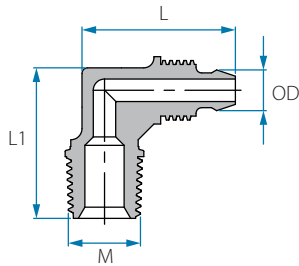

BSPT Male Elbow Barb Block Connector

Cat. No.	OD mm	M (BSPT)	L mm	L1 mm	Colour
PPV6-6-18	6	1/8"	27.6	22.4	○ White
PPV6-8-14	6	1/4"	27.6	26.8	
PPV6-12-38	8	1/8"	27.6	26.8	
22056948041	8	1/4"	27.6	26.8	
22056948061	8	3/8"	28.1	29.4	
22056952041	12	1/4"	40.3	31.7	
22056952061	12	3/8"	40.3	32.0	
22056952081	12	1/2"	40.3	36.0	

Cat. No.	OD inch	M (BSPT)	L mm	L1 mm	Colour
22056904021	1/4"	1/8"	22.4	27.6	◐ White & Navy Blue
22056904041	1/4"	1/4"	26.8	27.6	
22056905021	5/16"	1/8"	26.8	27.6	
22056905041	5/16"	1/4"	26.8	27.6	
22056905061	5/16"	3/8"	29.4	28.1	
22056908041	1/2"	1/4"	31.7	40.3	
22056908061	1/2"	3/8"	32.0	40.3	
22056908081	1/2"	1/2"	36.0	40.3	

Note: Packing 25 unit

NPT Male Elbow Barb Block Connector

Cat. No.	OD inch	M (NPT)	L mm	L1 mm	Colour
22256904021	1/4"	1/8"	24.0	27.5	◐ White & Navy Blue
22256904041	1/4"	1/4"	29.0	27.5	
22256905021	5/16"	1/8"	24.0	27.5	
22256905041	5/16"	1/4"	29.0	27.5	

Note: Packing 25 unit