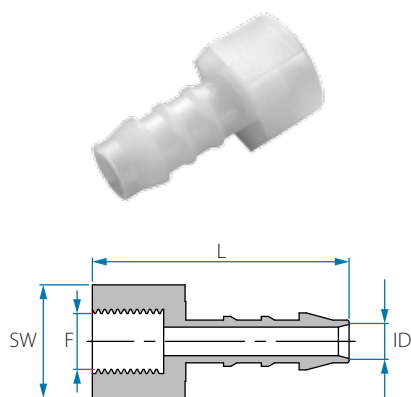

NPT Female Hose Connector

Cat. No.	ID inch	F (NPT)	L mm	SW	Colour
12356704021	1/4"	1/8"	36.7	14	○ White
12356704041	1/4"	1/4"	40.1	17	
12356704061	1/4"	3/8"	40.0	22	
12356704081	1/4"	1/2"	43.7	27	
12356705021	5/16"	1/8"	38.9	14	
12356705041	5/16"	1/4"	41.8	17	
12356705061	5/16"	3/8"	42.0	22	
12356705081	5/16"	1/2"	45.0	27	
12356706041	3/8"	1/4"	44.1	17	
12356706061	3/8"	3/8"	43.9	22	
12356706081	3/8"	1/2"	47.2	27	
12356708041	1/2"	1/4"	44.7	17	
12356708061	1/2"	3/8"	45.2	22	
12356708081	1/2"	1/2"	48.8	27	
12356709061	9/16"	3/8"	46.5	22	
12356709081	9/16"	1/2"	50.3	27	
12356710081	5/8"	1/2"	50.4	27	
12356712081	3/4"	1/2"	51.7	27	

Note: Packing 25 unit