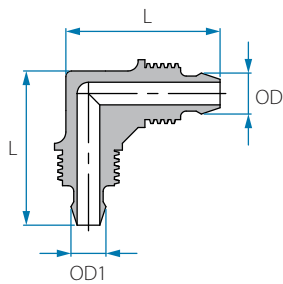

Note: Packing 25 unit

Union Elbow Barb Block Connector

Cat. No.	OD mm	L mm	Colour
PPV5-6	6	27.4	☐ White
PPV5-8	8	27.4	
PPV5-12	12	40.5	

Cat. No.	OD inch	L mm	Colour
22256504001	¼"	274	☐ White & Navy Blue
22256505001	⅝"	274	
22256508001	½"	405	

Note: Packing 25 unit

Reducing Elbow Barb Block Connector

Cat. No.	OD mm	OD1 mm	L mm	Colour
22055748461	8	6	27.3	☐ White

Note: Packing 25 unit

Fittings - PVDF

Male BSPT Barb Block Connector

Cat. No.	OD mm	M (BSPT)	L mm	SW	Colour
PPV1-6-18	6	1/8"	27.5	13	○ White
PPV1-8-14	6	1/4"	29.7	15	
PPV1-12-38	6	3/8"	32.5	17	
22056846081	6	1/2"	35.5	22	
22056846121	6	3/4"	35.5	27	
22056848021	8	1/8"	27.6	13	
22056848041	8	1/4"	29.5	15	
22056848061	8	3/8"	31.4	18	
22056848081	8	1/2"	36.1	22	
22056848121	8	3/4"	26.1	27	
22056850041	10	1/4"	35.8	17	
22056850061	10	3/8"	35.8	17	
22056850081	10	1/2"	38.9	22	
22056850121	10	3/4"	38.9	27	
22056852041	12	1/4"	37.3	17	
22056852061	12	3/8"	37.3	17	
22056852081	12	1/2"	40.1	22	
22056852121	12	3/4"	40.1	27	