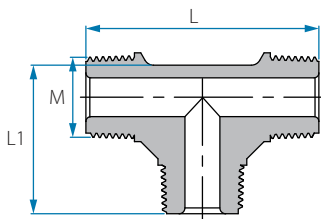

BSPT Threaded T Connector

Cat. No.	M (BSPT)	L mm	L1 mm	Colour
PV7-18	1/8"	39.8	24.1	○ White
PV7-14	1/4"	44.0	26.2	
PV7-38	3/8"	50.5	32.0	
12056408001	1/2"	64.0	40.3	

Note: Packing 25 unit

NPT Threaded T Connector

Cat. No.	M (NPT)	L mm	L1 mm	Colour
12066402001	1/8"	39.3	24.0	○ White
12066404001	1/4"	48.4	28.5	

Note: Packing 25 unit