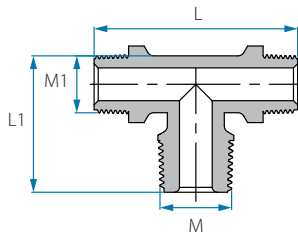

BSPT Reducing Threaded T

Cat. No.	M (BSPT)	M1 (BSPT)	L mm	L1 mm	Colour
12057102041	1/8"	1/4"	39.7	26.4	○ White
12057104021	1/4"	1/8"	43.3	24.2	
12057104061	1/4"	3/8"	38.2	43.3	
12057106041	3/8"	1/4"	60.2	26.4	
12057108061	1/2"	3/8"	64.2	38.2	
12057106081	3/8"	1/2"	60.2	40.4	

Note: Packing 25 unit

NPT Reducing Threaded T

Cat. No.	M (NPT)	M1 (NPT)	L mm	L1 mm	Colour
12067104021	1/4"	1/8"	48.4	24.0	○ White

Note: Packing 25 unit