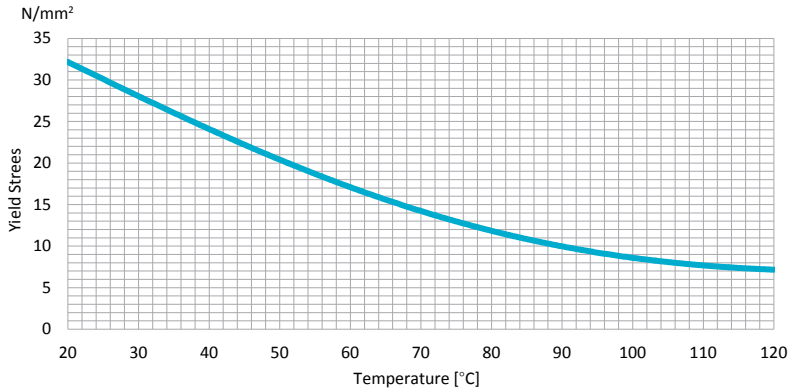

Use thread seal tape

Minimum straight tube segment

PROPERTIES

Yield stress of PP as a function of temperature

Flexural modulus VS. temperature

Flexural modulus VS. moisture content at 73 °F

Maintenance

Tefen's fittings require minimum maintenance. Nevertheless, a visual periodic inspection is recommended. If damage or abrasion is spotted, please replace the fitting, and make sure it fits the application.