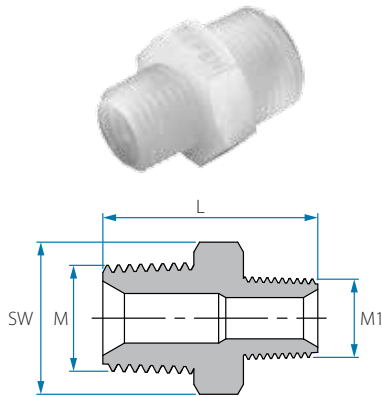

BSPT Pipe Reducing Nipple

Cat. No.	M (BSPT)	M1 (BSPT)	L mm	SW	Colour
PV1-14-18	1/4"	1/8"	25.2	14	○ White
PV1-38-18	3/8"	1/8"	27.1	17	
PV1-38-14	3/8"	1/4"	28.5	17	
PV1-12-14	1/2"	1/4"	31.5	22	
PV1-12-38	1/2"	3/8"	31.5	22	

Note: Packing 25 unit

NPT Pipe Reducing Nipple

Cat. No.	M (NPT)	M1 (NPT)	L mm	SW	Colour
12062304021	1/4"	1/8"	28.4	14	○ White
12062306021	3/8"	1/8"	29.6	17	
12062308021	1/2"	1/8"	34.9	22	
12062312021	3/4"	1/8"	35.4	27	
12062306041	3/8"	1/4"	33.4	17	
12062308041	1/2"	1/4"	38.7	22	
12062312041	3/4"	1/4"	39.4	27	
12062308061	1/2"	3/8"	39.1	22	
12062312061	3/4"	3/8"	39.6	27	
12062312081	3/4"	1/2"	44.1	27	

Note: Packing 25 unit