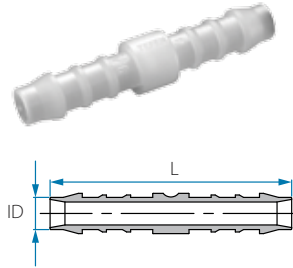

Union Hose Connector

Cat. No.	ID mm	L mm	Colour
12556244001	4	36.6	○ White
12556245001	5	47.0	
12556246001	6	52.2	
12556248001	8	59.3	
12556250001	10	63.0	
12556252001	12	66.0	
12556254001	14	71.8	
12556256001	16	72.5	
12556259001	19	73.5	

Cat. No.	ID inch	L mm	Colour
PV20-5	5/32"	36.6	○ White
PV20-6	3/16"	47.0	
PV20-8	1/4"	52.2	
PV20-10	5/16"	59.3	
PV20-12	3/8"	63.0	
12356208001	1/2"	66.3	
12356209001	9/16"	71.9	
12356210001	5/8"	71.4	
12356211001	11/16"	59.1	
12356212001	3/4"	73.8	

Note: Packing 25 unit