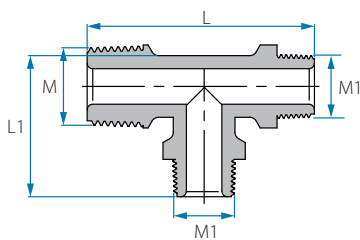

BSPT Reducing Threaded Run T

Cat. No.	M (BSPT)	M1 (BSPT)	L mm	L1 mm	Colour
12057204021	1/4"	1/8"	41.8	26.3	○ White
12057206041	3/8"	1/4"	48.3	30.8	
12057208061	1/2"	3/8"	62.0	40.0	
12057202041	1/8"	1/4"	42.7	25.5	
12057204061	1/4"	3/8"	48.5	31.0	
12057206081	3/8"	1/2"	62.0	38.2	

Note: Packing 25 unit

NPT Reducing Threaded Run T

Cat. No.	M (NPT)	M1 (NPT)	L mm	L1 mm	Colour
12067204021	1/4"	1/8"	41.8	26.3	○ White

Note: Packing 25 unit