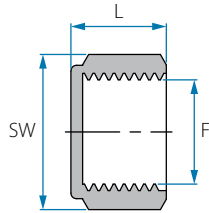

BSPT Pipe Cap

Cat. No.	F (BSPT)	L mm	SW	Colour
PV13-18	1/8"	10.4	13	○ White
PV13-14	1/4"	14.2	17	
PV13-38	3/8"	14.2	20	
PV13-12	1/2"	17.1	24	
12050812001	3/4"	17.1	30	

Note: Packing 25 unit