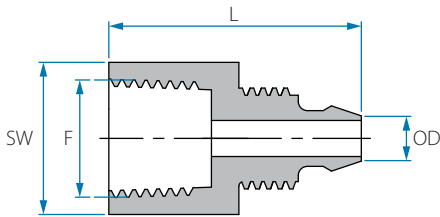

Female BSPT Barb Block Connector

Cat. No.	OD mm	F (BSPT)	L mm	SW	Colour
PPV2-6-18	6	1/8"	26.3	14	○ White
PPV2-6-14	6	1/4"	27.8	17	
PPV2-8-14	8	1/8"	26.3	14	
22056648041	8	1/4"	28.0	17	
22056648061	8	3/8"	30.6	22	
22056648081	8	1/2"	32.5	26	
22056650041	10	1/4"	31.7	17	
22056650061	10	3/8"	33.0	22	
22056650081	10	1/2"	35.1	26	

Cat. No.	OD inch	F (BSPT)	L mm	SW	Colour
22056604021	1/4"	1/8"	26.3	14	○ White & Navy Blue
22056604041	1/4"	1/4"	27.8	17	
22056605021	5/16"	1/8"	26.3	14	
22056605041	5/16"	1/4"	28.0	17	
22056605061	5/16"	3/8"	30.6	22	
22056605081	5/16"	1/2"	32.5	26	
22056606041	3/8"	1/4"	31.7	17	
22056606061	3/8"	3/8"	33.0	22	
22056606081	3/8"	1/2"	35.1	26	

Note: Packing 25 unit

Female NPT Barb Block Connector

Cat. No.	OD inch	F (NPT)	L mm	SW	Colour
22256604021	1/4"	1/8"	26.3	14	○ White & Navy Blue
22256605021	5/16"	1/8"	26.3	14	
22256605041	5/16"	1/4"	32.1	14	
22256605061	5/16"	3/8"	33.8	14	
22256605081	5/16"	1/2"	37.3	14	
22256606041	3/8"	1/4"	32.9	17	
22256606061	3/8"	3/8"	34.5	17	
22256606081	3/8"	1/2"	38.0	17	

Note: Packing 25 unit