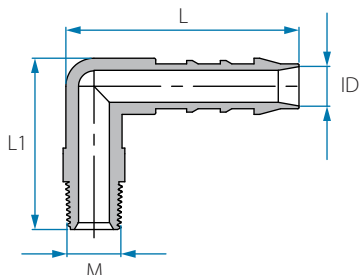

NPT Male Elbow Hose Connector

Cat. No.	ID inch	M (NPT)	L mm	L1 mm	Colour
12356902021	5/32"	1/8"	25.7	26.0	○ White
12356902041	5/32"	1/4"	25.9	31.1	
12356903021	3/16"	1/8"	31.8	28.6	
12356903041	3/16"	1/4"	33.5	31.8	
12356903081	3/16"	1/2"	40.1	31.8	
12356904021	1/4"	1/8"	35.4	29.0	
12356904041	1/4"	1/4"	35.5	33.7	
12356904061	1/4"	3/8"	35.5	33.8	
12356904081	1/4"	1/2"	40.0	35.4	
12356905021	5/16"	1/8"	41.5	32.1	
12356905041	5/16"	1/4"	41.2	36.7	
12356905061	5/16"	3/8"	41.5	36.6	
12356905081	5/16"	1/2"	41.5	43.1	
12356906041	3/8"	1/4"	45.4	37.7	
12356906061	3/8"	3/8"	45.3	37.5	
12356906081	3/8"	1/2"	45.4	44.4	
12356906121	3/8"	3/4"	45.4	44.0	
12356908041	1/2"	1/4"	48.6	39.0	
12356908061	1/2"	3/8"	48.3	28.6	
12356908081	1/2"	1/2"	48.7	45.2	
12356908121	1/2"	3/4"	48.7	45.2	
12356909061	9/16"	3/8"	51.4	42.2	
12356909081	9/16"	1/2"	51.4	48.6	
12356909121	9/16"	3/4"	51.5	48.5	
12356910081	5/8"	1/2"	53.8	51.5	
12356910121	5/8"	3/4"	53.8	51.4	
12356912081	3/4"	1/2"	56.6	52.8	
12356912121	3/4"	3/4"	56.2	53.0	

Note: Packing 25 unit