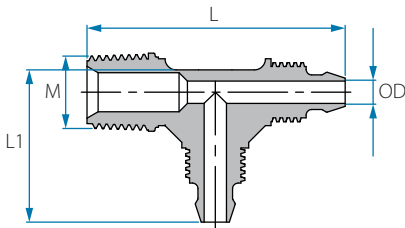

BSPT Barb Block Male Run T

Cat. No.	OD mm	M (BSPT)	L mm	L1 mm	Colour
22057246021	6	1/8"	41.9	275	○ White
22057246041	6	1/4"	46.2	275	
22057248021	8	1/8"	41.9	275	
22057248041	8	1/4"	46.2	275	
22057248061	8	3/8"	58.8	43.2	
22057252041	12	1/4"	57.7	40.3	
22057252061	12	3/8"	62.5	40.3	
22057252081	12	1/2"	62.7	40.4	

Cat. No.	OD inch	M (BSPT)	L mm	L1 mm	Colour
22057204021	1/4"	1/8"	41.9	275	◐ White & Navy Blue
22057204041	1/4"	1/4"	46.2	275	
22057205021	5/16"	1/8"	41.9	275	
22057205041	5/16"	1/4"	46.2	275	
22057205061	5/16"	3/8"	58.8	43.2	
22057208041	1/2"	1/4"	57.7	40.3	
22057208061	1/2"	3/8"	62.5	40.3	
22057208081	1/2"	1/2"	62.7	40.4	

Note: Packing 25 unit

NPT Male Barb Block Run T

Cat. No.	OD inch	M (NPT)	L mm	L1 mm	Colour
22257204021	1/4"	1/8"	43.4	274	◐ White & Navy Blue
22257204041	1/4"	1/4"	48.2	274	
22257205021	5/16"	1/8"	43.5	274	
22257205041	5/16"	1/4"	48.3	274	
22257205061	5/16"	3/8"	67.0	274	
22257208021	1/2"	1/8"	48.0	43.2	

Note: Packing 25 unit