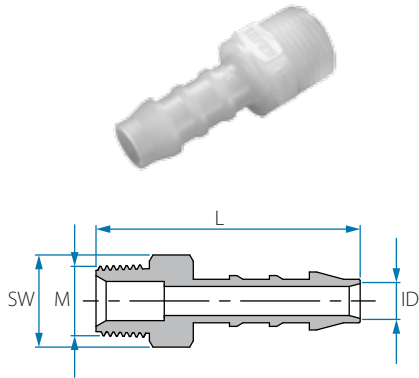

NPT Male Hose Connector

Cat. No.	ID inch	M (NPT)	L mm	SW	Colour
12356802021	5/32"	1/8"	30.7	11	○ White
12356802041	5/32"	1/4"	35.3	14	
12356803021	3/16"	1/8"	36.3	11	
12356803041	3/16"	1/4"	39.7	14	
12356804021	1/4"	1/8"	36.1	11	
12356804041	1/4"	1/4"	40.6	14	
12356804061	1/4"	3/8"	41.9	17	
12356804081	1/4"	1/2"	46.7	22	
12356805021	5/16"	1/8"	40.2	11	
12356805041	5/16"	1/4"	44.7	14	
12356805061	5/16"	3/8"	45.9	17	
12356805081	5/16"	1/2"	51.0	22	
12356806041	3/8"	1/4"	46.5	14	
12356806061	3/8"	3/8"	47.7	17	
12356806081	3/8"	1/2"	53.2	22	
12356806121	3/8"	3/4"	54.3	27	
12356808041	1/2"	1/4"	47.7	14	
12356808061	1/2"	3/8"	48.9	17	
12356808081	1/2"	1/2"	53.7	22	
12356808121	1/2"	3/4"	54.7	27	
12356809061	9/16"	3/8"	51.6	17	
12356809081	9/16"	1/2"	55.4	22	
12356809121	9/16"	3/4"	56.1	27	
12356810081	5/8"	1/2"	56.3	22	
12356810121	5/8"	3/4"	56.8	27	
12356812081	3/4"	1/2"	56.9	22	
12356812121	3/4"	3/4"	57.7	27	

Note: Packing 25 unit