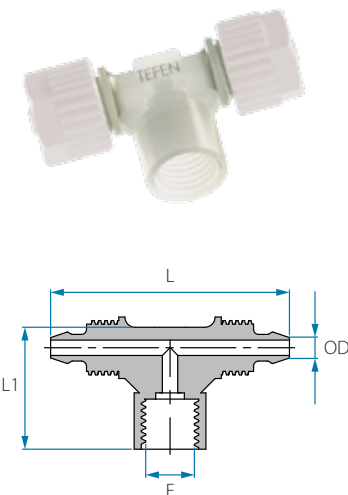

BSPT Female Branch Barb Block Connector

Cat. No.	OD mm	F (BSPT)	L mm	L1 mm	Colour
22057346021	6	1/8"	46.6	25.0	☐ White
22057348041	8	1/4"	46.8	28.9	☐ White ☐ Navy Blue

Cat. No.	OD inch	F (BSPT)	L mm	L1 mm	Colour
22057304021	1/4"	1/8"	46.6	25.0	☐ White ☐ Navy Blue
22057305041	5/16"	1/4"	46.8	27.2	

Note: Packing 25 unit