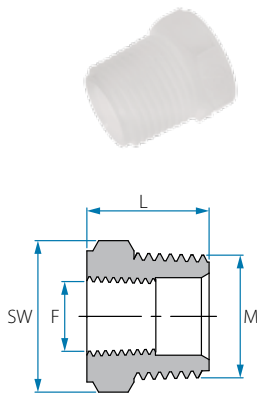

BSPT Pipe Bushing

Cat. No.	M (BSPT)	F (BSPT)	L mm	SW	Colour
PV4-14-18	1/4"	1/8"	17.2	14	○ White
PV4-38-18	3/8"	1/8"	17.8	17	
PV4-38-14	3/8"	1/4"	17.8	17	
PV4-12-18	1/2"	1/8"	20.7	22	
PV4-12-14	1/2"	1/4"	20.4	22	
PV4-12-38	1/2"	3/8"	20.7	22	
12051012041	3/4"	1/4"	22	27	
12051012061	3/4"	3/8"	22.2	27	
12051012081	3/4"	1/2"	22.4	27	

Note: Packing 25 unit

NPT Pipe Bushing

Cat. No.	M (NPT)	F (NPT)	L mm	SW	Colour
12061004021	1/4"	1/8"	21.0	14	○ White
12061006021	3/8"	1/8"	20.8	18	
12061006041	3/8"	1/4"	20.8	18	
12061008021	1/2"	1/8"	27.2	24	
12061008041	1/2"	1/4"	27.2	24	
12061008061	1/2"	3/8"	27.1	24	
12061012041	3/4"	1/4"	27.0	29	
12061012061	3/4"	3/8"	27.2	29	
12061012081	3/4"	1/2"	27.3	29	

Note: Packing 25 unit