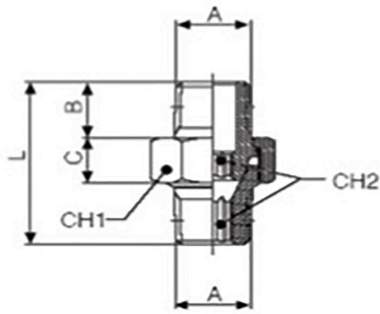

Brass Adaptors

Swivel Union

Part No	A	B	C	D	L	CH1	CH2
LD10/10K	1/8"	9mm	8.5mm	7.5mm	27mm	15mm	5mm
LD13/13K	1/4"	11.5mm	9.5mm	11mm	33.5mm	19mm	6mm
LD17/17K	3/8"	13mm	10mm	11.5mm	36.5mm	22mm	8mm
LD21/21K	1/2"	16mm	12mm	14mm	45mm	27mm	12mm
LD26/26K	3/4"	18mm	17mm	16.5mm	54mm	36mm	14mm
LD33/33K	1"	21.5mm	20mm	19mm	65mm	46mm	19mm