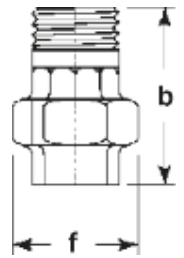

Male x Female Equal Union, Spherical Seat Bronze to Iron (Fig 272)

CRANE

Black, BSPT

Part Code	Fitting Size	Dimensions mm			Weight kg (per 100 pieces)
		b	a	f	
C272-112N	1.1/2"	95	76	†	99.95

Galvanised, BSPT

Part Code	Fitting Size	Dimensions mm			Weight kg (per 100 pieces)
		b	a	f	
C272-112	1.1/2"	95	76	†	99.95