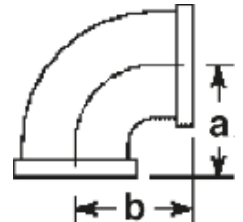

Female Reducing Elbow (Fig 151)

CRANE

Black, BSPT

Part Code	Fitting Size	Dimensions mm		Weight kg (per 100 pieces)
		a	b	
C151-12-14N	1/2" x 1/4"	25	25	8.00
C151-112-1N	1.1/2" x 1"	42	46	39.68
C151-2-1N	2" x 1"	44	51	48.70
C151-2-112N	2" x 1.1/2"	52	55	69.90

Galvanised, BSPT

Part Code	Fitting Size	Dimensions mm		Weight kg (per 100 pieces)
		a	b	
C151-12-14	1/2" x 1/4"	25	25	8.00
C151-34-12	3/4" x 1/2"	30	31	13.20
C151-1-12	1" x 1/2"	32	34	18.64
C151-1-34	1" x 3/4"	35	36	22.00
C151-114-12	1.1/4" x 1/2"	36	41	26.80
C151-114-34	1.1/4" x 3/4"	36	41	24.70
C151-114-1	1.1/4" x 1"	42	46	32.00
C151-112-1	1.1/2" x 1"	42	46	39.68
C151-2-1	2" x 1"	44	51	48.70