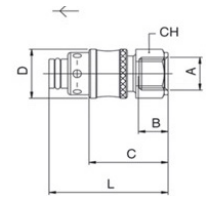

416 135° Socket					
Part Number	A	B	D	L	L1
416-08	8	27.5	20	72.5	28.5
416-10	10	27.5	20	73	29
416-12	12	33	20	77.5	33.5

418 90° Female Socket						
Part Number	A	B	C	D	L	L1
418-08	8	27.5	39.5	20	57	49
418-10	10	27.5	39.5	20	57	49
418-12	12	33	39.5	20	57	55

511 Female Plug, BSPP					
Part Number	A	B	C	L	CH
511-18	1/8"	6	21	27.5	5
511-14	1/4"	8	21	29	8
511-38	3/8"	9	21	30	10

513 Collets to suit 511 Female Plugs			
Part Number	A	B	C
513-RED	4.5	22	24.5
513-BLUE	4.5	22	24.5

420-520 DN12 Series

422 Straight Female Socket, BSPP						
Part Number	A	B	C	D	L	CH
422-12	1/2"	15	38.5	28	58	24

425 Straight Female Socket with Hose Tail					
Part Number	A	B	C	D	L
425-13	13	33	55	28	75
425-16	16	33	55	28	75

521 Female Plug, BSPP					
Part Number	A	B	C	L	CH
521-38	3/8"	9	32	37.5	10
521-12	1/2"	10	32	38	12

523 Collets, to suit 521 Female Plugs			
Part Number	A	B	C
523-RED	4.5	33	36
523-BLUE	4.5	33	36