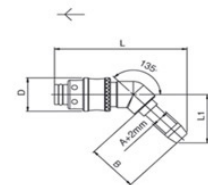

- Parallel gas in conformity with ISO 228.
- Water, cooling water, oil.
- Flexible tubes in plastic and rubber.

Maximum Pressure:
15 bar (1.5Mpa).

Temperature: -15°C to +110°C
(when using identification collets 513 & 523)
Temperature: 0°C to +200°C
(when using without identification collets 513 & 523)

410-510 DN8 Series

412 Straight Female Socket, BSPP						
Part number	A	B	C	D	L	CH
412-1/4	1/4"	11	30	20	47	17

415 Straight Female Socket with Hose Tail					
Part number	A	B	C	D	L
415-08	8	27.5	45	20	62.5
415-10	10	27.5	45	20	62.5
415-12	12	33	50.5	20	68

416 135° Socket					
Part Number	A	B	D	L	L1
416-08	8	27.5	20	72.5	28.5
416-10	10	27.5	20	73	29
416-12	12	33	20	77.5	33.5

418 90° Female Socket						
Part Number	A	B	C	D	L	L1
418-08	8	27.5	39.5	20	57	49
418-10	10	27.5	39.5	20	57	49
418-12	12	33	39.5	20	57	55