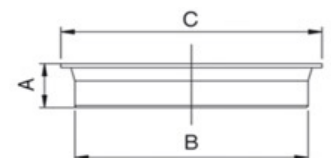

513 Collets to suit 511 Female Plugs			
Part Number	A	B	C
513-RED	4.5	22	24.5
513-BLUE	4.5	22	24.5