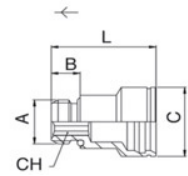

416 135° Socket					
Part Number	A	B	D	L	L1
416-08	8	27.5	20	72.5	28.5
416-10	10	27.5	20	73	29
416-12	12	33	20	77.5	33.5

418 90° Female Socket						
Part Number	A	B	C	D	L	L1
418-08	8	27.5	39.5	20	57	49
418-10	10	27.5	39.5	20	57	49
418-12	12	33	39.5	20	57	55

511 Female Plug, BSPP					
Part Number	A	B	C	L	CH
511-18	1/8"	6	21	27.5	5
511-14	1/4"	8	21	29	8
511-38	3/8"	9	21	30	10

513 Collets to suit 511 Female Plugs			
Part Number	A	B	C
513-RED	4.5	22	24.5
513-BLUE	4.5	22	24.5

420-520 DN12 Series

422 Straight Female Socket, BSPP						
Part Number	A	B	C	D	L	CH
422-12	1/2"	15	38.5	28	58	24

425 Straight Female Socket with Hose Tail					
Part Number	A	B	C	D	L
425-13	13	33	55	28	75
425-16	16	33	55	28	75

521 Female Plug, BSPP					
Part Number	A	B	C	L	CH
521-38	3/8"	9	32	37.5	10
521-12	1/2"	10	32	38	12

523 Collets, to suit 521 Female Plugs			
Part Number	A	B	C
523-RED	4.5	33	36
523-BLUE	4.5	33	36