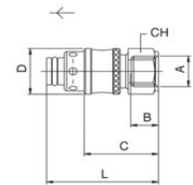

- Parallel gas in conformity with ISO 228.
- Water, cooling water, oil.
- Flexible tubes in plastic and rubber.

Maximum Pressure:
15 bar (1.5Mpa).

Temperature: -15°C to +110°C
(when using identification collets 513 & 523)
Temperature: 0°C to +200°C
(when using without identification collets 513 & 523)

410-510 DN8 Series

412 Straight Female Socket, BSPP						
Part number	A	B	C	D	L	CH
412-1/4	1/4"	11	30	20	47	17

415 Straight Female Socket with Hose Tail					
Part number	A	B	C	D	L
415-08	8	27.5	45	20	62.5
415-10	10	27.5	45	20	62.5
415-12	12	33	50.5	20	68

416 135° Socket					
Part Number	A	B	D	L	L1
416-08	8	27.5	20	72.5	28.5
416-10	10	27.5	20	73	29
416-12	12	33	20	77.5	33.5

418 90° Female Socket						
Part Number	A	B	C	D	L	L1
418-08	8	27.5	39.5	20	57	49
418-10	10	27.5	39.5	20	57	49
418-12	12	33	39.5	20	57	55