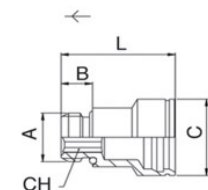

511 Female Plug, BSPP					
Part Number	A	B	C	L	CH
511-18	1/8"	6	21	27.5	5
511-14	1/4"	8	21	29	8
511-38	3/8"	9	21	30	10