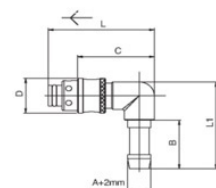

410-510 DN8 Series

412 Straight Female Socket, BSPP						
Part number	A	B	C	D	L	CH
412-1/4	1/4"	11	30	20	47	17

415 Straight Female Socket with Hose Tail					
Part number	A	B	C	D	L
415-08	8	27.5	45	20	62.5
415-10	10	27.5	45	20	62.5
415-12	12	33	50.5	20	68

416 135° Socket					
Part Number	A	B	D	L	L1
416-08	8	27.5	20	72.5	28.5
416-10	10	27.5	20	73	29
416-12	12	33	20	77.5	33.5

418 90° Female Socket						
Part Number	A	B	C	D	L	L1
418-08	8	27.5	39.5	20	57	49
418-10	10	27.5	39.5	20	57	49
418-12	12	33	39.5	20	57	55

511 Female Plug, BSPP					
Part Number	A	B	C	L	CH
511-18	1/8"	6	21	27.5	5
511-14	1/4"	8	21	29	8
511-38	3/8"	9	21	30	10

513 Collets to suit 511 Female Plugs			
Part Number	A	B	C
513-RED	4.5	22	24.5
513-BLUE	4.5	22	24.5

420-520 DN12 Series

422 Straight Female Socket, BSPP						
Part Number	A	B	C	D	L	CH
422-12	1/2"	15	38.5	28	58	24

425 Straight Female Socket with Hose Tail					
Part Number	A	B	C	D	L
425-13	13	33	55	28	75
425-16	16	33	55	28	75