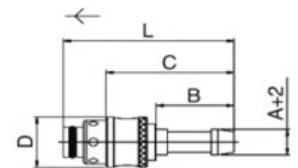

- Parallel gas in conformity with ISO 228.
- Water, cooling water, oil.
- Flexible tubes in plastic and rubber.

Maximum Pressure:
15 bar (1.5Mpa).

Temperature: -15°C to +110°C
(when using identification collets 513 & 523)
Temperature: 0°C to +200°C
(when using without identification collets 513 & 523)

410-510 DN8 Series

412 Straight Female Socket, BSPP						
Part number	A	B	C	D	L	CH
412-1/4	1/4"	11	30	20	47	17

415 Straight Female Socket with Hose Tail					
Part number	A	B	C	D	L
415-08	8	27.5	45	20	62.5
415-10	10	27.5	45	20	62.5
415-12	12	33	50.5	20	68

416 135° Socket					
Part Number	A	B	D	L	L1
416-08	8	27.5	20	72.5	28.5
416-10	10	27.5	20	73	29
416-12	12	33	20	77.5	33.5

418 90° Female Socket						
Part Number	A	B	C	D	L	L1
418-08	8	27.5	39.5	20	57	49
418-10	10	27.5	39.5	20	57	49
418-12	12	33	39.5	20	57	55