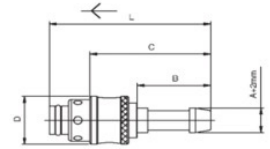

416 135° Socket					
Part Number	A	B	D	L	L1
416-08	8	27.5	20	72.5	28.5
416-10	10	27.5	20	73	29
416-12	12	33	20	77.5	33.5

418 90° Female Socket						
Part Number	A	B	C	D	L	L1
418-08	8	27.5	39.5	20	57	49
418-10	10	27.5	39.5	20	57	49
418-12	12	33	39.5	20	57	55

511 Female Plug, BSPP					
Part Number	A	B	C	L	CH
511-18	1/8"	6	21	27.5	5
511-14	1/4"	8	21	29	8
511-38	3/8"	9	21	30	10

513 Collets to suit 511 Female Plugs			
Part Number	A	B	C
513-RED	4.5	22	24.5
513-BLUE	4.5	22	24.5

420-520 DN12 Series

422 Straight Female Socket, BSPP						
Part Number	A	B	C	D	L	CH
422-12	1/2"	15	38.5	28	58	24

425 Straight Female Socket with Hose Tail					
Part Number	A	B	C	D	L
425-13	13	33	55	28	75
425-16	16	33	55	28	75