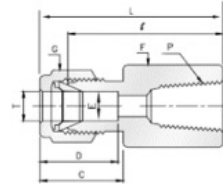

# 316 Stainless Steel Twin Ferrule Metric Tube Fittings

## Female Connectors

### Female Thread, BSPP

PART NO	T mm	P (BSPP)	E mm	F	G	D	C	I	L
FC-3-250RG	3	1/4	2.4	19	12	12.9	15.3	26.9	33.5
FC-6-250RG	6	1/4	4.8	19	14	15.3	17.7	28.4	35.8
FC-6-375RG	6	3/8	4.8	22	14	15.3	17.7	29.5	36.9
FC-6-500RG	6	1/2	4.8	27	14	15.3	17.7	35.1	42.5
FC-8-250RG	8	1/4	6.4	19	16	16.2	18.6	29.5	37.0
FC-8-375RG	8	3/8	6.4	22	16	16.2	18.6	30.2	37.7
FC-8-500RG	8	1/2	6.4	27	16	16.2	19.5	35.8	43.3
FC-10-250RG	10	1/4	7.9	19	19	17.2	19.5	30.2	37.8
FC-10-375RG	10	3/8	7.9	22	19	17.2	19.5	31.0	38.6
FC-10-500RG	10	1/2	7.9	27	19	17.2	22.0	36.6	44.2
FC-12-250RG	12	1/4	9.5	22	22	22.8	22.0	30.2	40.3
FC-12-375RG	12	3/8	9.5	22	22	22.8	22.0	31.0	41.1
FC-12-500RG	12	1/2	9.5	27	22	22.8	22.0	36.6	46.7
FC-20-500RG	20	1/2	15.9	30	32	26.0	22.0	37.8	47.9