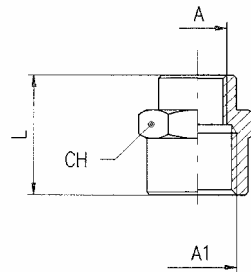

Nickel Plated Brass Adaptors

Female Socket - Equal

Code	A	L	CH
MU05	M5	11	8
MU10	1/8"	15	14
MU13	1/4"	22	17
MU17	3/8"	24	22
MU21	1/2"	30	26
MU26	3/4"	32	32
MU33	1"	46	40

Female Socket - Unequal

Code	A	A1	L	CH
MU05/10	M5	1/8"	13	14
MU10/13	1/8"	1/4"	19	17
MU10/17	1/8"	3/8"	20	22
MU10/21	1/8"	1/2"	24	24
MU13/17	1/4"	3/8"	23	22
MU13/21	1/4"	1/2"	25	24
MU17/21	3/8"	1/2"	27.5	24
MU17/26	3/8"	3/4"	25	32
MU21/26	1/2"	3/4"	30	30
MU21/33	1/2"	1"	39	40
MU26/33	3/4"	1"	41	40