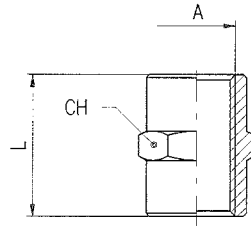

Nickel Plated Brass Adaptors

Female Socket - Equal

Code	A	L	CH
MU05	M5	11	8
MU10	1/8"	15	14
MU13	1/4"	22	17
MU17	3/8"	24	22
MU21	1/2"	30	26
MU26	3/4"	32	32
MU33	1"	46	40

Female Socket - Unequal

Code	A	A1	L	CH
MU05/10	M5	1/8"	13	14
MU10/13	1/8"	1/4"	19	17
MU10/17	1/8"	3/8"	20	22
MU10/21	1/8"	1/2"	24	24
MU13/17	1/4"	3/8"	23	22
MU13/21	1/4"	1/2"	25	24
MU17/21	3/8"	1/2"	27.5	24
MU17/26	3/8"	3/4"	25	32
MU21/26	1/2"	3/4"	30	30
MU21/33	1/2"	1"	39	40
MU26/33	3/4"	1"	41	40