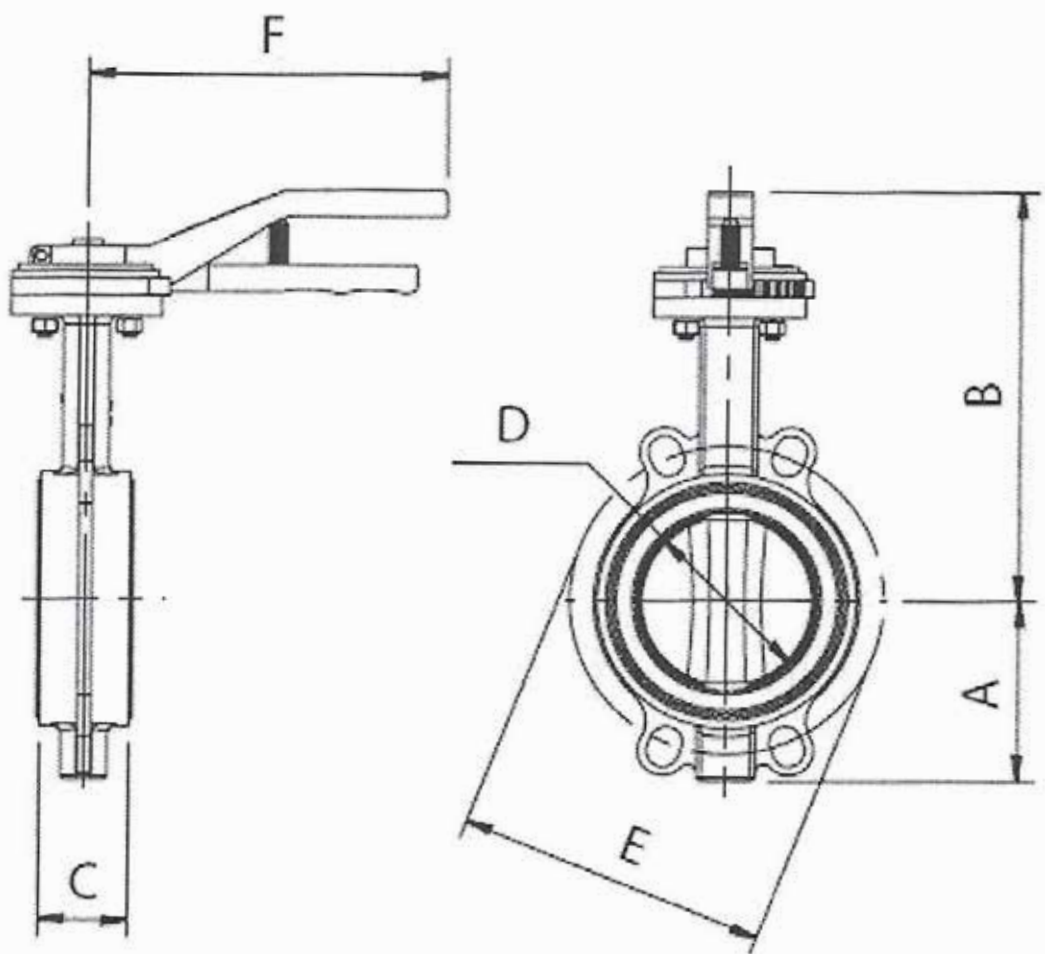

Mod. 90710-80-110

Size your plant with INFINITY AIR-PLANNER!

Code	D	D.N.	A	B	C	E	F
907100002	80	77	87	216	46	160	210
907100001	110	100	106	201	52	180	210