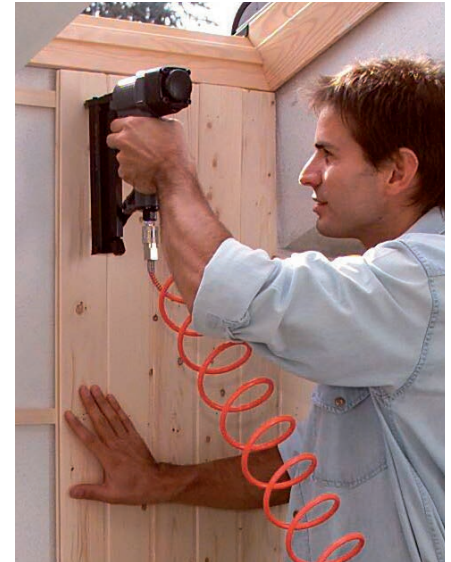

## O20P Range Oilless direct driven compressor Direct Drive Compressors

High performance and oilless, the O20P range combines more power with more features.

The powerful oilless direct driven compressors are a good match for more intensive DIY and semi-professional applications. The focus has been put on user-friendly designs and reliable, strong yet easy to move configurations.